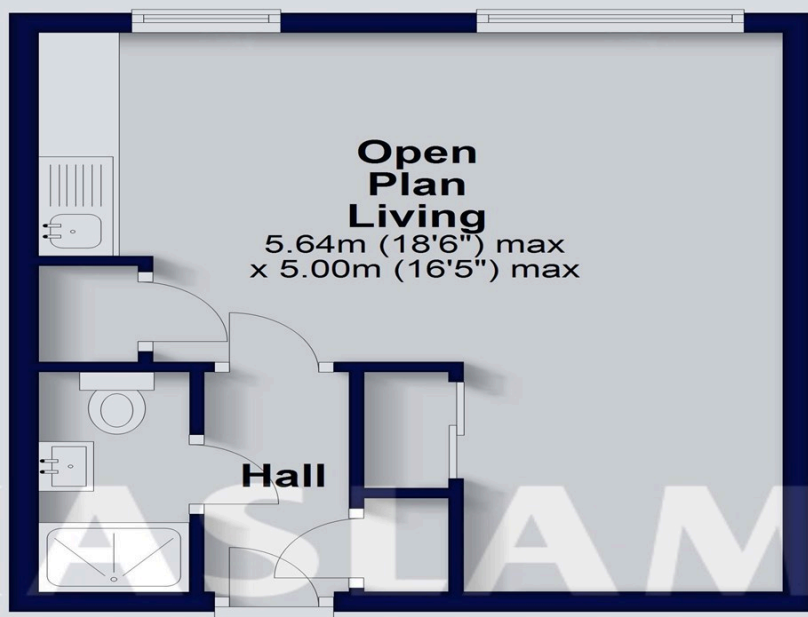

- Good size living room / Bedroom with built-in wardrobe
- Fitted kitchen with washer dryer / Shower room
- Electric heating / Communal gardens
- Bike store
- £197.50 Sundry additional to the rent to include:- water, electric and Wi-Fi
- Furnished / Sky ready / 32" Samsung LCD

0118 960 1055

lettings@haslams.net www.haslams.net

Haslams Estate Agents Ltd, 159 Friar Street, Reading, Berkshire, RG1 1HE

Ground Floor

Approx. 28.2 sq. metres (303.5 sq. feet)

Total area: approx. 28.2 sq. metres (303.5 sq. feet)

This floorplan is for illustrative purposes only and is not to scale.
The total area includes all the areas shown.
Plan produced using PlanUp.