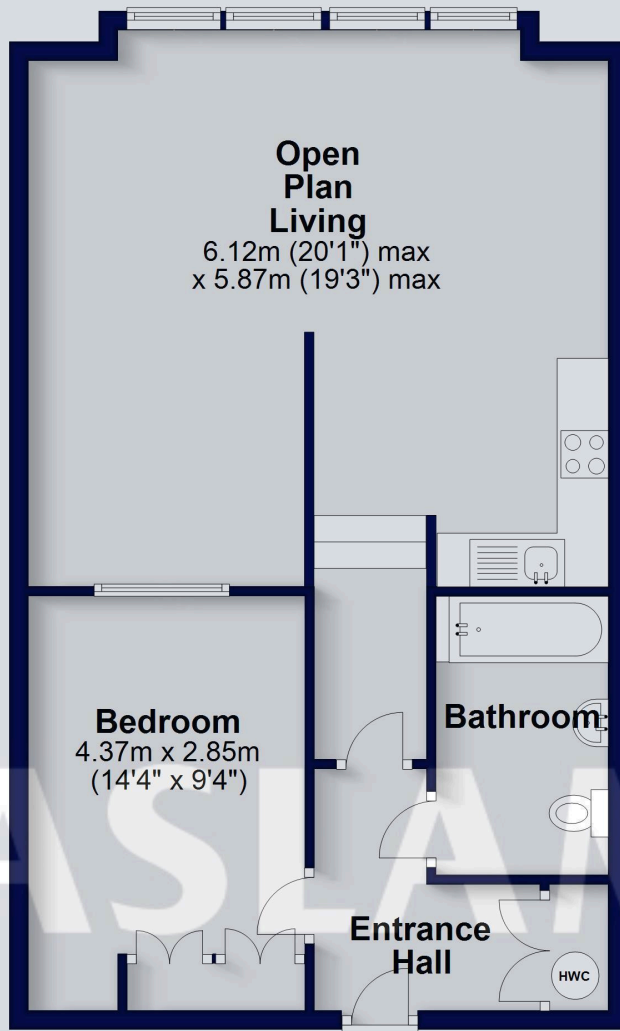

First Floor

Approx. 62.8 sq. metres (676.0 sq. feet)

Total area: approx. 62.8 sq. metres (676.0 sq. feet)

This floorplan is for illustrative purposes only and is not to scale. The total area includes all the areas shown.

Plan produced using PlanUp.