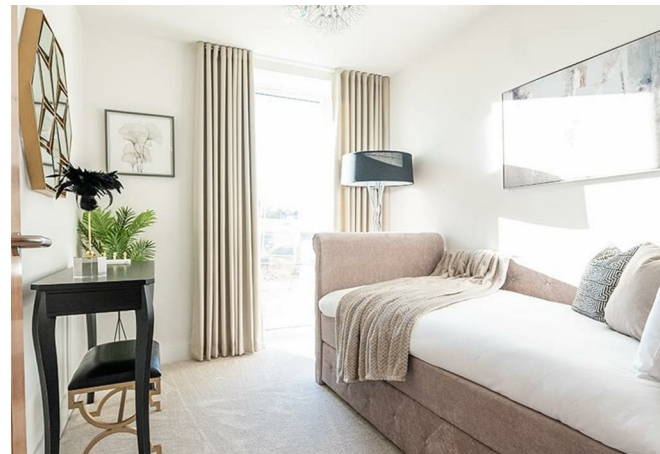

RENT TO BUY VINCENT JAMES ESTATE AGENTS are pleased to bring to the market this superb development located within walking distance of Northwich Town Centre. Waters Cross offers a range of stylish 1 and 2 bedroom apartments for the over 55's, available for Outright Sale, Shared Ownership and rent to Buy. Situated in an enviable location along the banks of the River Dane and within walking distance of the town centre. These stylish apartments are fitted to high high specification with integrated appliances and a walk in wet room.

Location

LOCATION GOES IN HERE

Floor Plans

	Metric	Imperial
Kitchen / Dining	2.9 x 2.9	9'7" x 9'7"
Lounge	3.4 x 4.1	11'2" x 13'7"
Bedroom 1	2.9 x 5	9'7" x 16'5"
Shower room	2.3 x 2	7'2" x 6'9"

Typical measurements for apartment type A1.
Please refer to price list for varying apartment options.