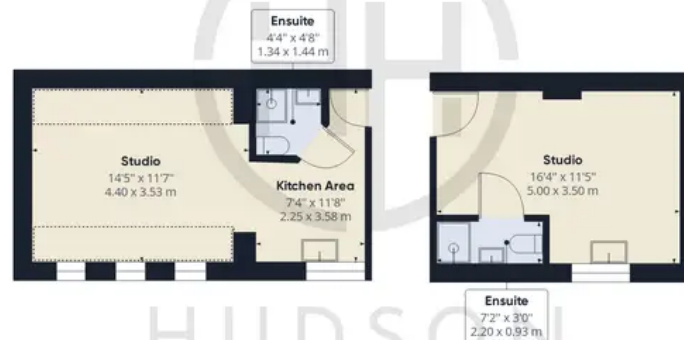

Floor 1

Approximate total area⁽¹⁾

1439.11 ft²

133.70 m²

Reduced headroom

60.79 ft²

5.65 m²

(1) Excluding balconies and terraces

Reduced headroom (below 1.5m/4.92ft)

While every attempt has been made to ensure accuracy, all measurements are approximate, not to scale. This floor plan is for illustrative purposes only.

GIRAFFE360