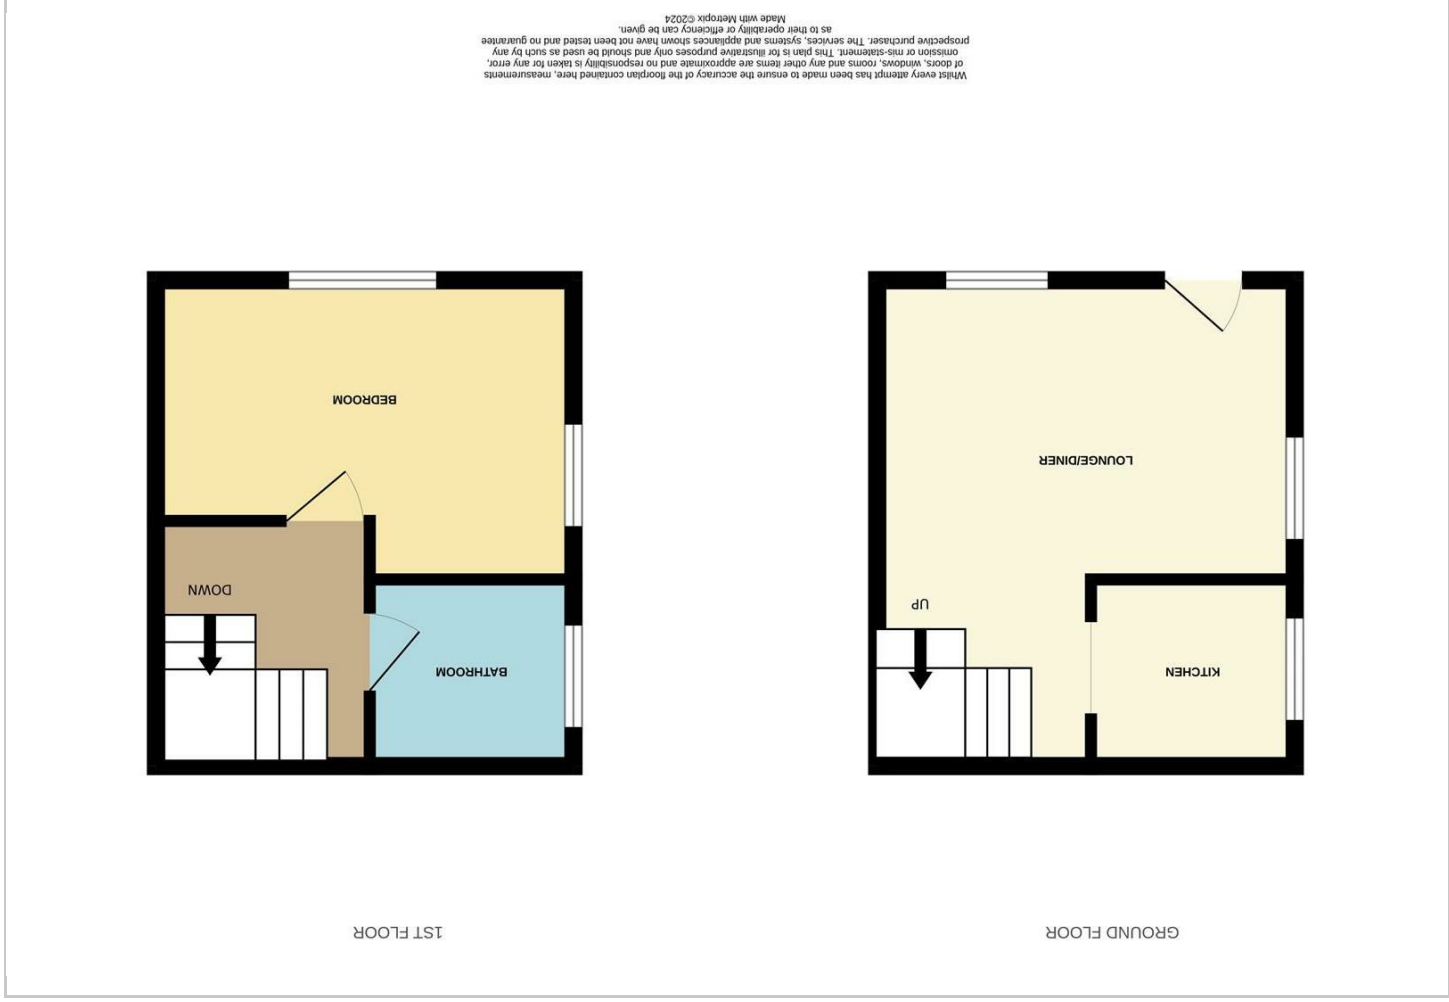

Floor Plans