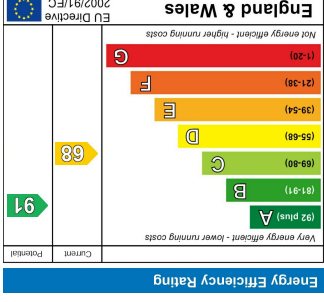

116b High Street, Cranfield, Bedford, MK43 0DG
Tel: 01234 750900 Email: sales@cranesproperty.co.uk www.cranesproperty.co.uk

Energy Performance Graph

Location Map