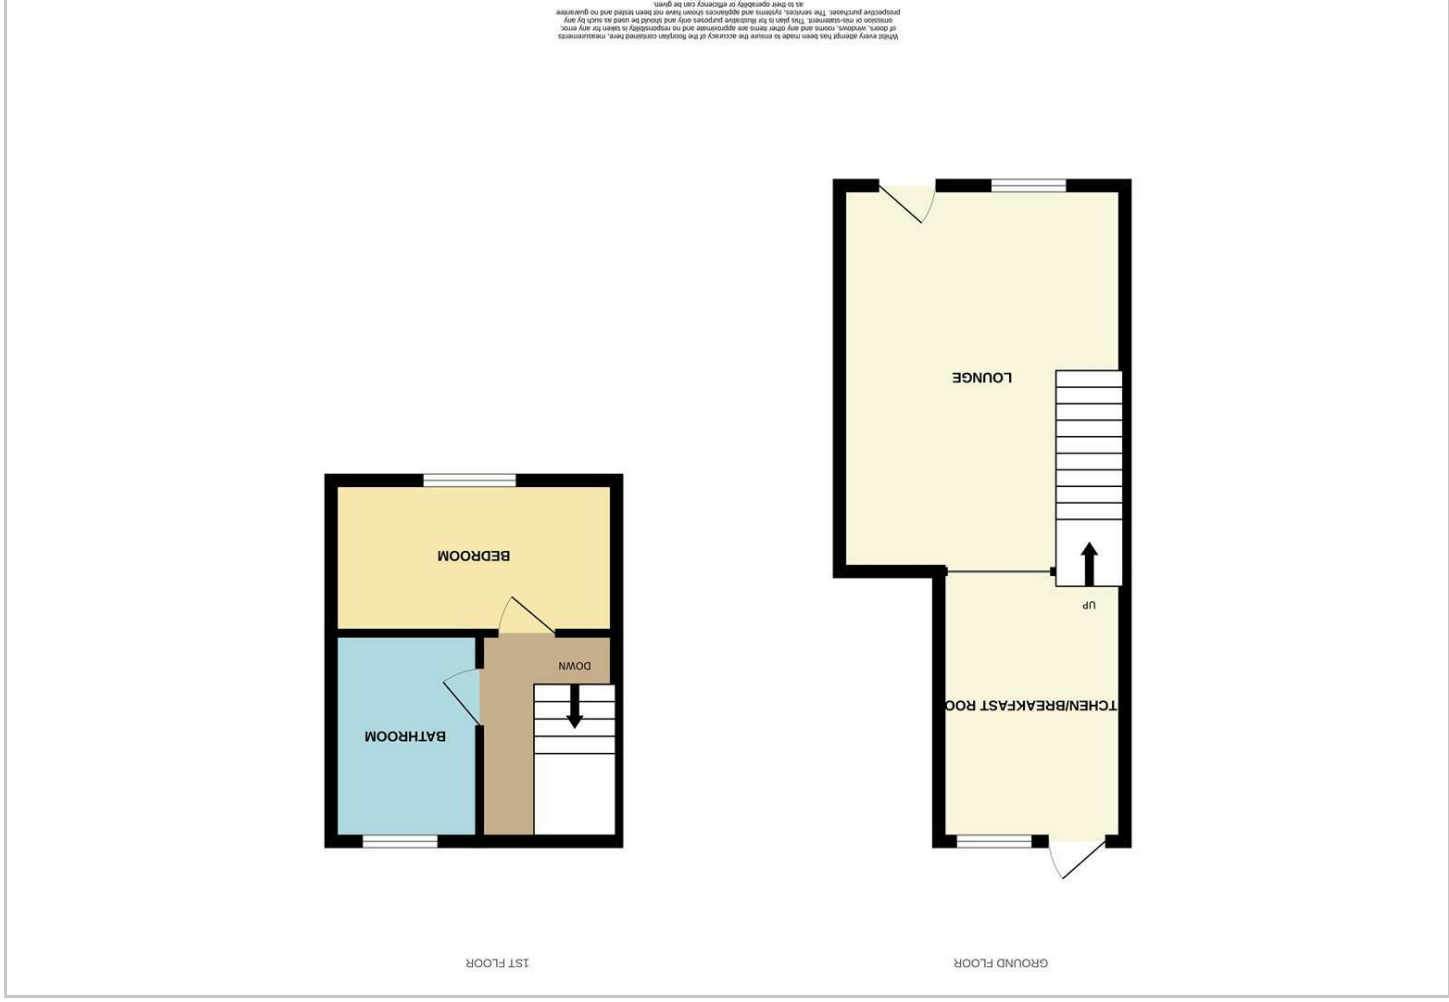

# 100 High Street

Bedford, MK43 0DG

- ONE BEDROOM
- GREAT GARDEN
- OPEN PLAN LIVING
- VILLAGE LOCATION
- CENTRAL TO VILLAGE
- CHARACTER COTTAGE
- SHOWER ROOM
- GREAT CONDITION
- KITCHEN/BREAKFAST ROOM

This very rarely available and extremely well presented one bedroom cottage with its own garden is offered for sale in the popular Bedfordshire village of Cranfield. Situated right in the very heart of the village and close to all local amenities, this property is an ideal way to get a foot on the housing ladder for a first time buyer. The property offers modern day, open plan living and is offered for sale in excellent condition, making it ready to move straight in. The accommodation fully comprises of lounge, area, kitchen/breakfast area, double bedroom and bathroom. To the rear of the property is an outstanding size rear garden with patio area and an early viewing comes highly recommended.

£210,000

**LIVING AREA** 16'11" x 12'7" (max) (5.18 x 3.84 (max))

**KITCHEN/BREAKFAST ROOM**  
11'10" x 8'2" (3.63 x 2.49)

**BEDROOM** 13'1" x 6'7" (3.99 x 2.03)

**SHOWER ROOM** 9'3" x 6'7" (max) (2.82 x 2.01 (max))

## Floor Plans