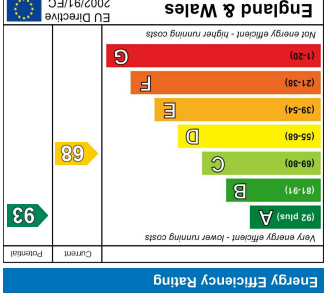

## Energy Performance Graph