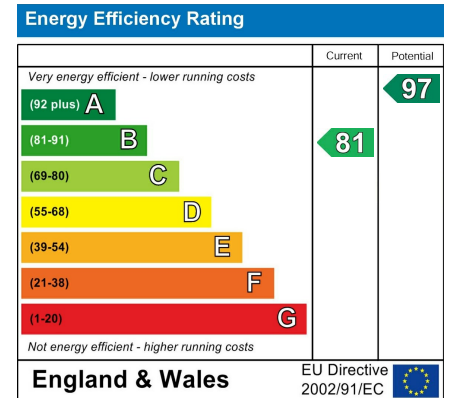

- ONE BEDROOM
- IMMACULATLY PRESENTED
- MONTHLY RENT £277.29
- IDEAL FIRST TIME BUY
- NO UPPER CHAIN
- CLUSTER HOME
- 50% SHARE
- ALLOCATED PARKING SPACE
- OPEN PLAN LIVING

Area Map

Energy Efficiency Graph