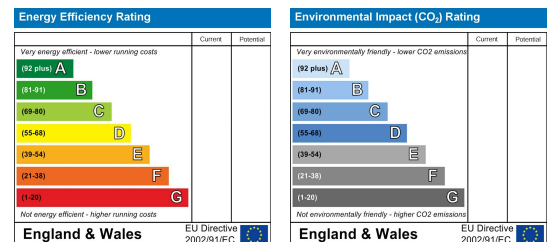

**EN-SUITE SHOWER ROOM**

With low level WC, wash hand basin and shower cubicle with glazed screen.

**Area Map**

**Floor Plans**

**Energy Efficiency Graph**

These particulars, whilst believed to be accurate are set out as a general outline only for guidance and do not constitute any part of an offer or contract. Intending purchasers should not rely on them as statements of representation of fact, but must satisfy themselves by inspection or otherwise as to their accuracy. No person in this firm's employment has the authority to make or give any representation or warranty in respect of the property. Boxall Brown & Jones believe in being wholly transparent about referral fees received from contractors and service providers. A comprehensive list of referral fees paid to Boxall Brown & Jones can be found at [www.boxallbrownandjones.co.uk](http://www.boxallbrownandjones.co.uk)