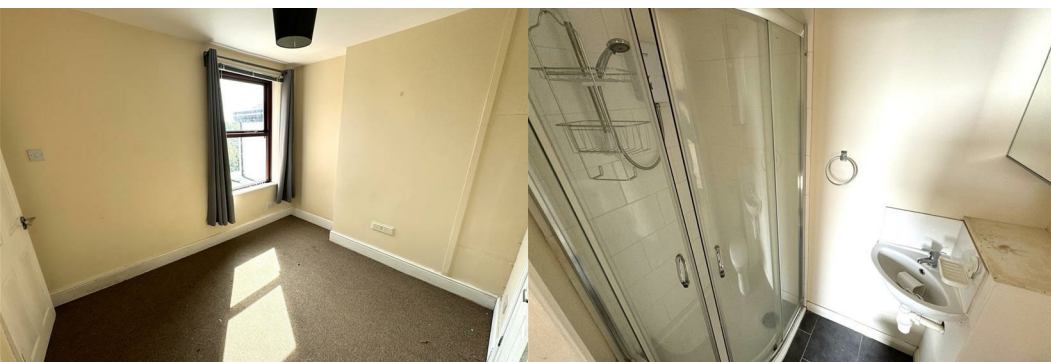

## Room 3, 70 Otter Street, Derby, DE1 3FB

**£525 Per Calendar  
Month**

Situated in the heart of Derby, within walking distance of the city centre, this is an opportunity to rent a double room with en-suite shower room within a shared house. Please note that the Gas, Electric, Water and Broadband bills are included within the rental price.

The shared accommodation has the advantage of a communal kitchen with appliances and there is access to a rear patio and garden beyond. On street car parking to the front.

Otter Street is a highly convenient location within a short walk of the vibrant city centre with its wealth of bars, restaurants and the Derbion shopping centre. The house is a short distance from the delightful Darley Park where there are plentiful riverside walks. The property is perfectly positioned for ease of access to the ring road giving onward travel to the A50,A52 and M1 corridor.

Prospective tenants should note that gas, electricity, water and broadband charges are included within the rent.

**BEDROOM**

13'3" x 11'3" (4.04m x 3.43m)

(Maximum measurement)

Situated on the first floor, this room has views over the rear garden and radiator.