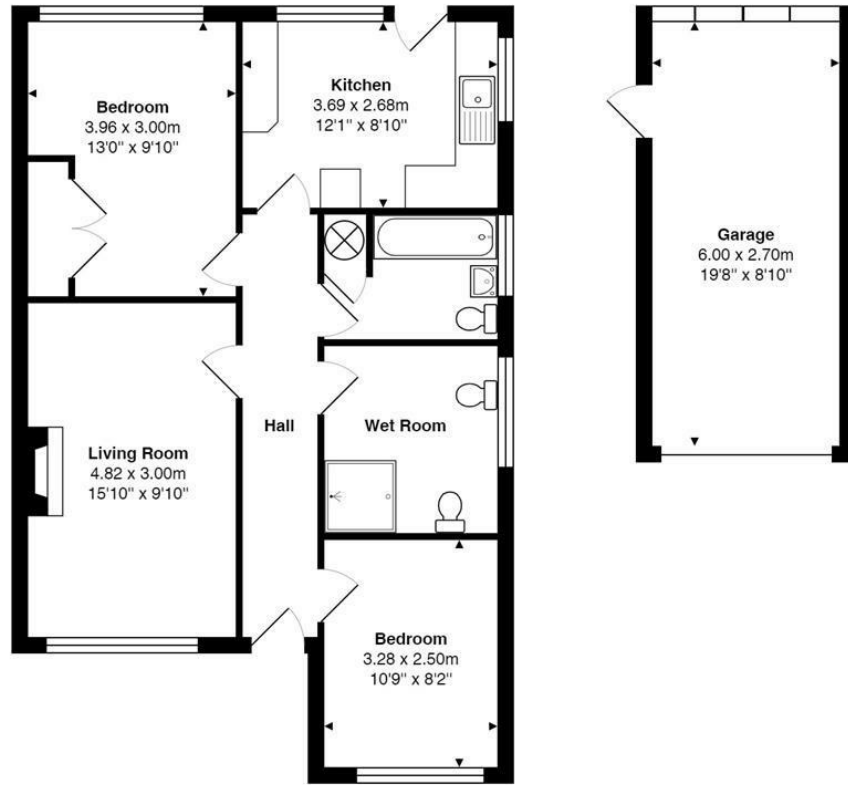

nicholsons

Grenville Drive
Fleet, GU51

£425,000

nicholsonsproperty.co.uk

Floorplan

All measurements are approximate and for display purposes only

Area Map

Energy Efficiency Chart