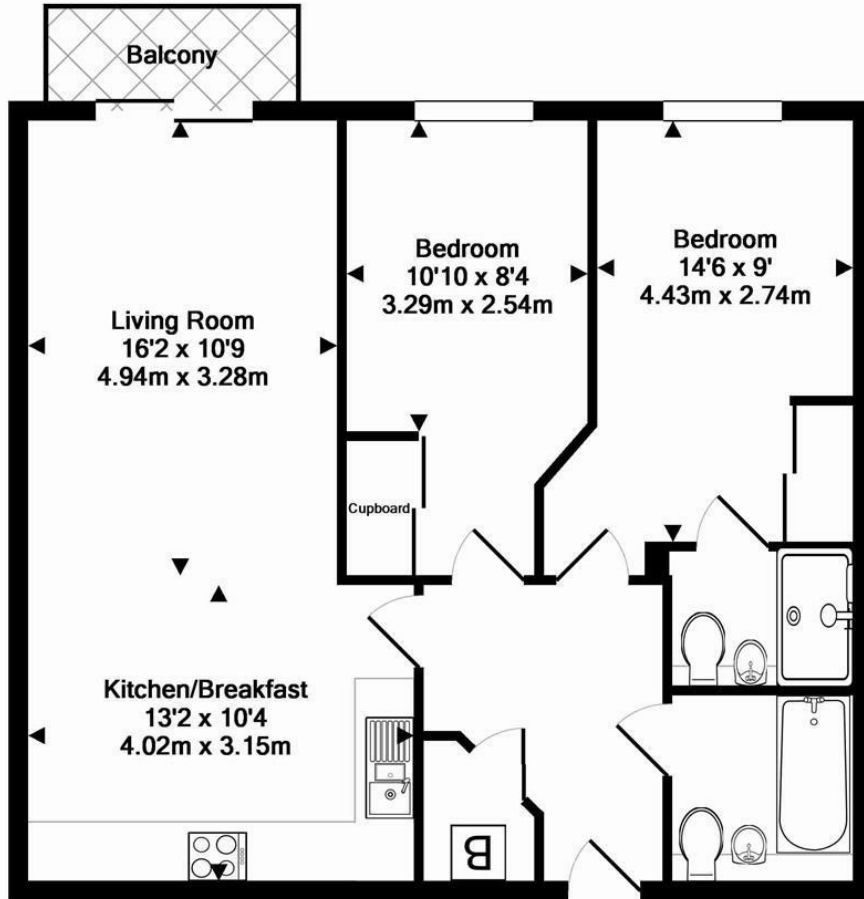

nicholsons

Equinox Place
Farnborough, GU14

£227,500

nicholsonsproperty.co.uk

Floorplan

Whilst every attempt has been made to ensure the accuracy of the floor plan contained here, measurements of doors, windows, rooms and any other items are approximate and no responsibility is taken for any error, omission, or mis-statement. This plan is for illustrative purposes only and should be used as such by any prospective purchaser. The services, systems and appliances shown have not been tested and no guarantee as to their operability or efficiency can be given
 Made with Metropix ©2015

Area Map

Energy Efficiency Chart