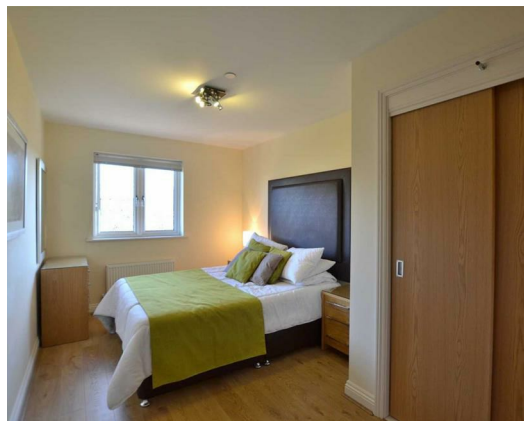

nicholsons

Equinox Place
Farnborough, GU14

£227,500

nicholsonsproperty.co.uk

Floorplan

Whilst every attempt has been made to ensure the accuracy of the floor plan contained here, measurements of doors, windows, rooms and any other items are approximate and no responsibility is taken for any error, omission, or mis-statement. This plan is for illustrative purposes only and should be used as such by any prospective purchaser. The services, systems and appliances shown have not been tested and no guarantee as to their operability or efficiency can be given
 Made with Metropix ©2015