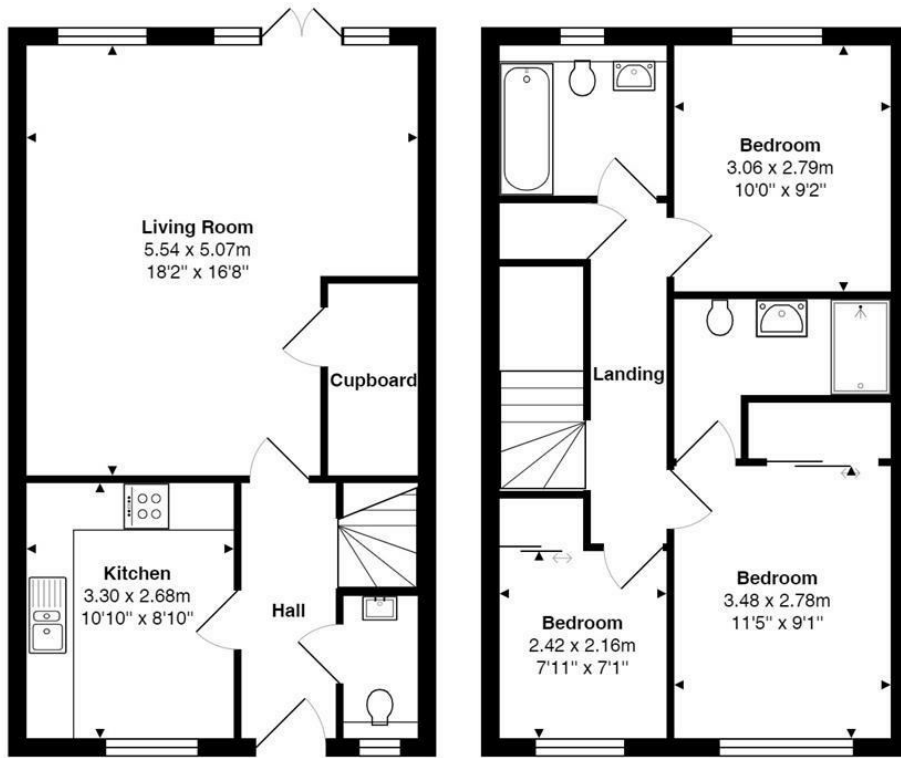

nicholsons

Willowbourne
Fleet, GU51

£489,950

nicholsonsproperty.co.uk

Floorplan

All measurements are approximate and for display purposes only

Area Map

Energy Efficiency Chart