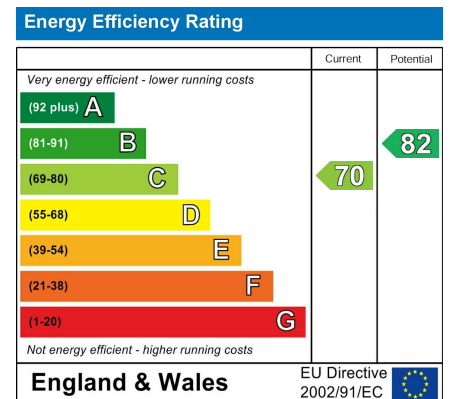

# Energy Efficiency Chart

247 Fleet Road, Fleet, Hampshire, GU51 3BN  
 Tel: 01252 628400 | Email: sales@npltd.co.uk | nicholsonsproperty.co.uk