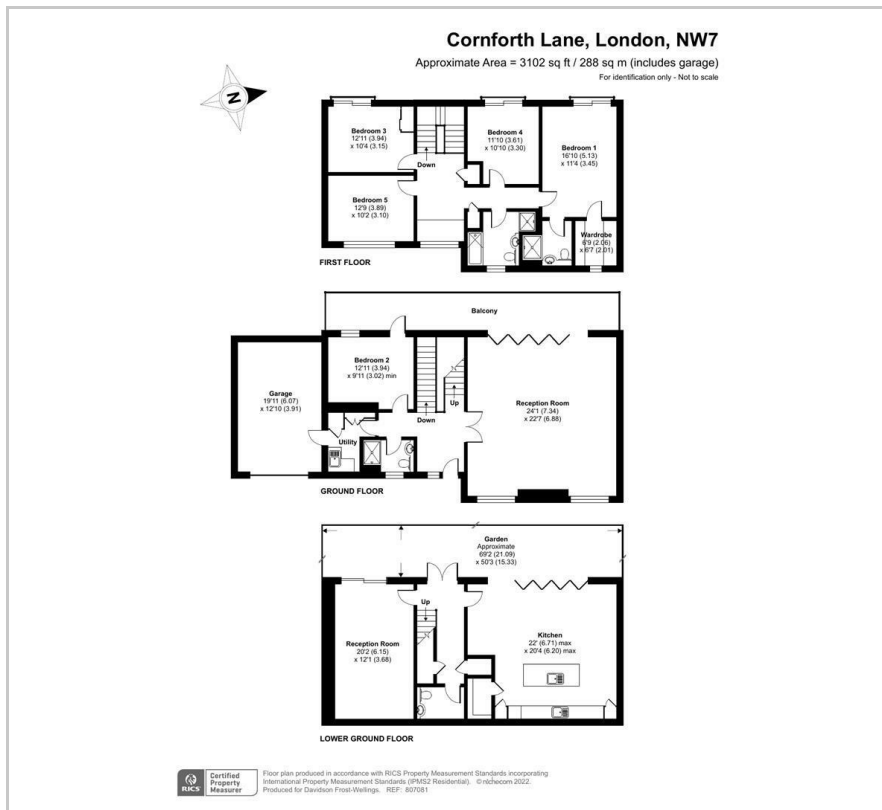

Floor Plan

Area Map

Energy Efficiency Rating		
	Current	Potential
Very energy efficient - lower running costs		
(92 plus) A		
(81-91) B	84	89
(69-80) C		
(55-68) D		
(39-54) E		
(21-38) F		
(1-20) G		
Not energy efficient - higher running costs		
England & Wales	EU Directive 2002/91/EC	

These particulars, whilst believed to be accurate are set out as a general outline only for guidance and do not constitute any part of an offer or contract. Intending purchasers should not rely on them as statements of representation of fact, but must satisfy themselves by inspection or otherwise as to their accuracy. No person in this firm's employment has the authority to make or give any representation or warranty in respect of the property.