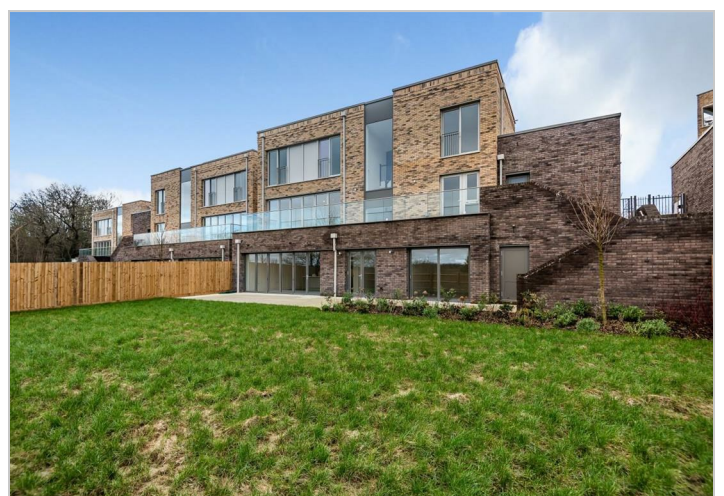

These particulars, whilst believed to be accurate are set out as a general outline only for guidance and do not constitute any part of an offer or contract. Intending purchasers should not rely on them as statements of representation of fact, but must satisfy themselves by inspection or otherwise as to their accuracy. No person in this firm's employment has the authority to make or give any representation or warranty in respect of the property.