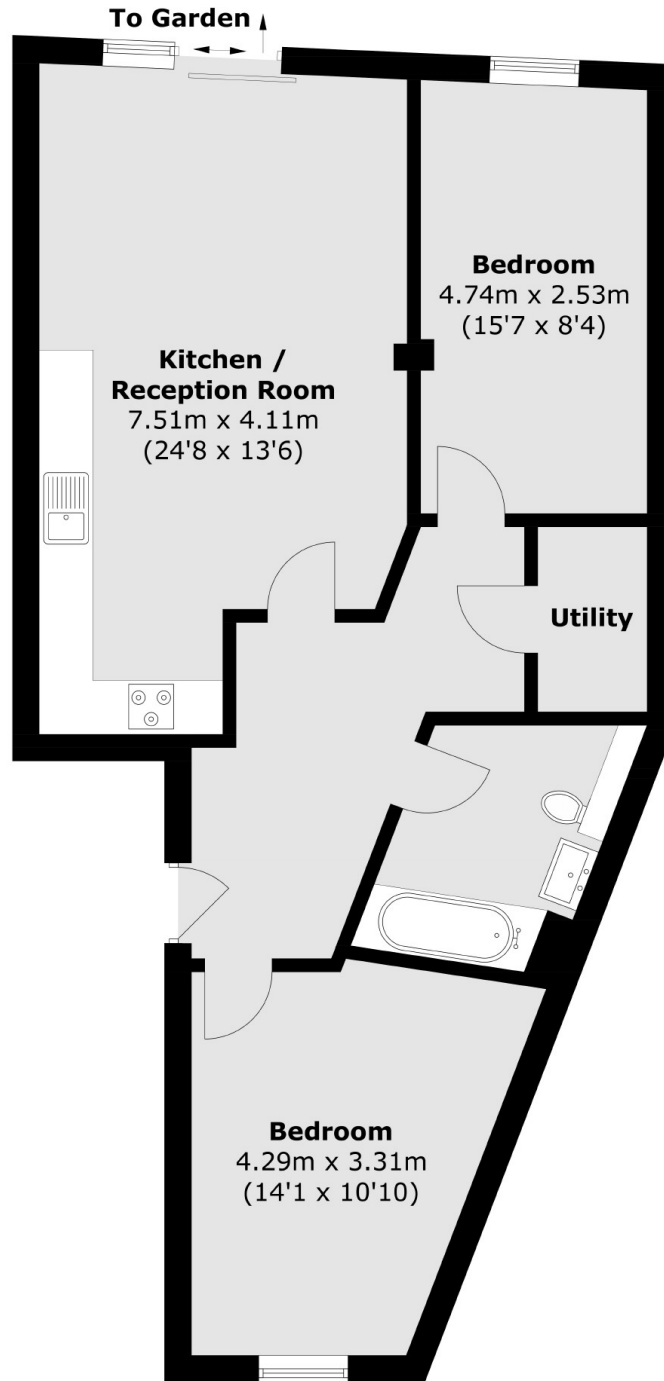

# Inglemere Road, Mitcham, CR4

Total area (approx.): 76.2 sq. m (820.2 sq. ft)