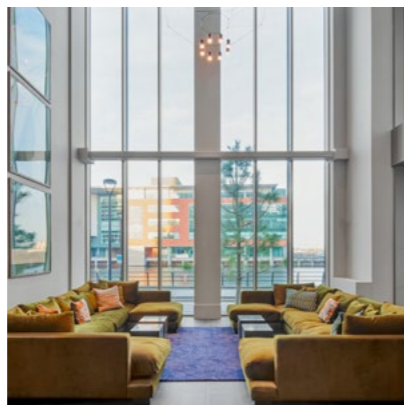

// LIVE THE MODA LIFE

We create spaces where you can live life in full colour. Work from home in shared lounges or the library, book a private meeting room, head to the 24 hour gym, catch a movie on the big screen or host in the private dining room. Everything is at your fingertips so you can get the most out of life.

// YOUR AMENITIES

- Private dining room
- Co working and meeting space
- Media room
- Private rooftop gym with indoor and outdoor workout space
- Panoramic roof terrace with dining space and BBQ's
- Sky lounge

THE PENTHOUSE COLLECTION