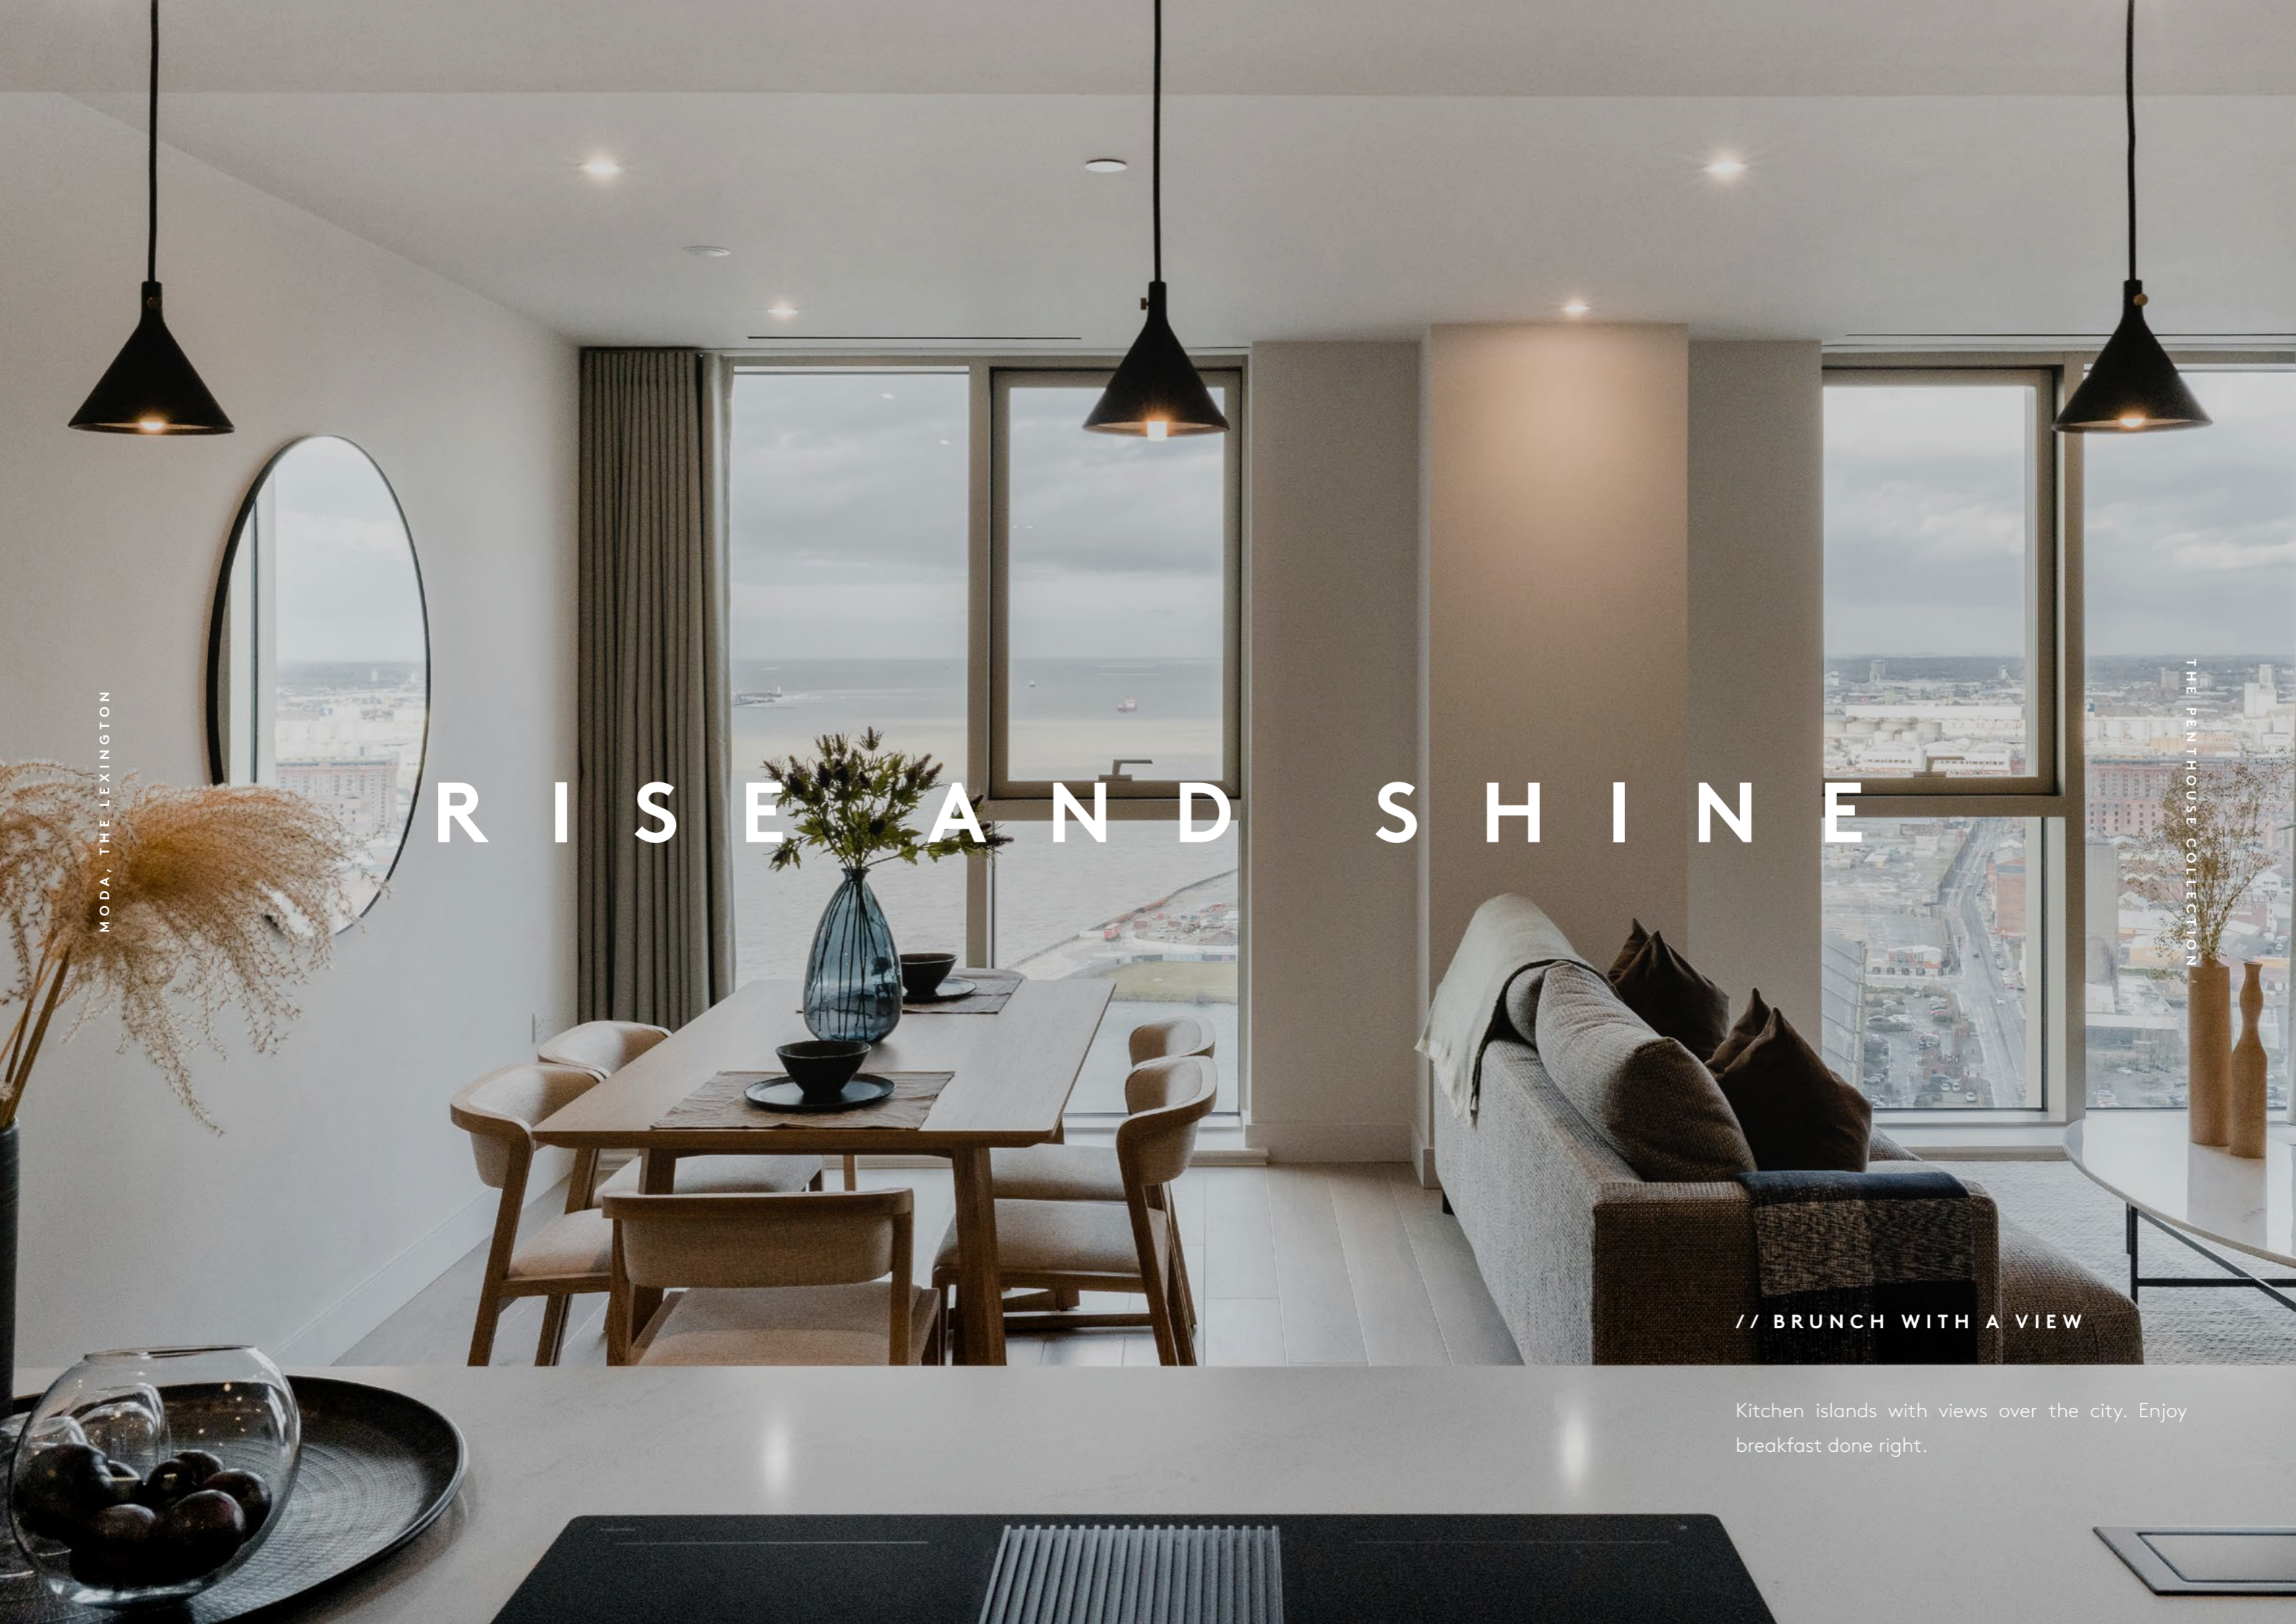

MODA, THE LEXINGTON

RISE AND SHINE

THE PENTHOUSE COLLECTION

// BRUNCH WITH A VIEW

Kitchen islands with views over the city. Enjoy breakfast done right.