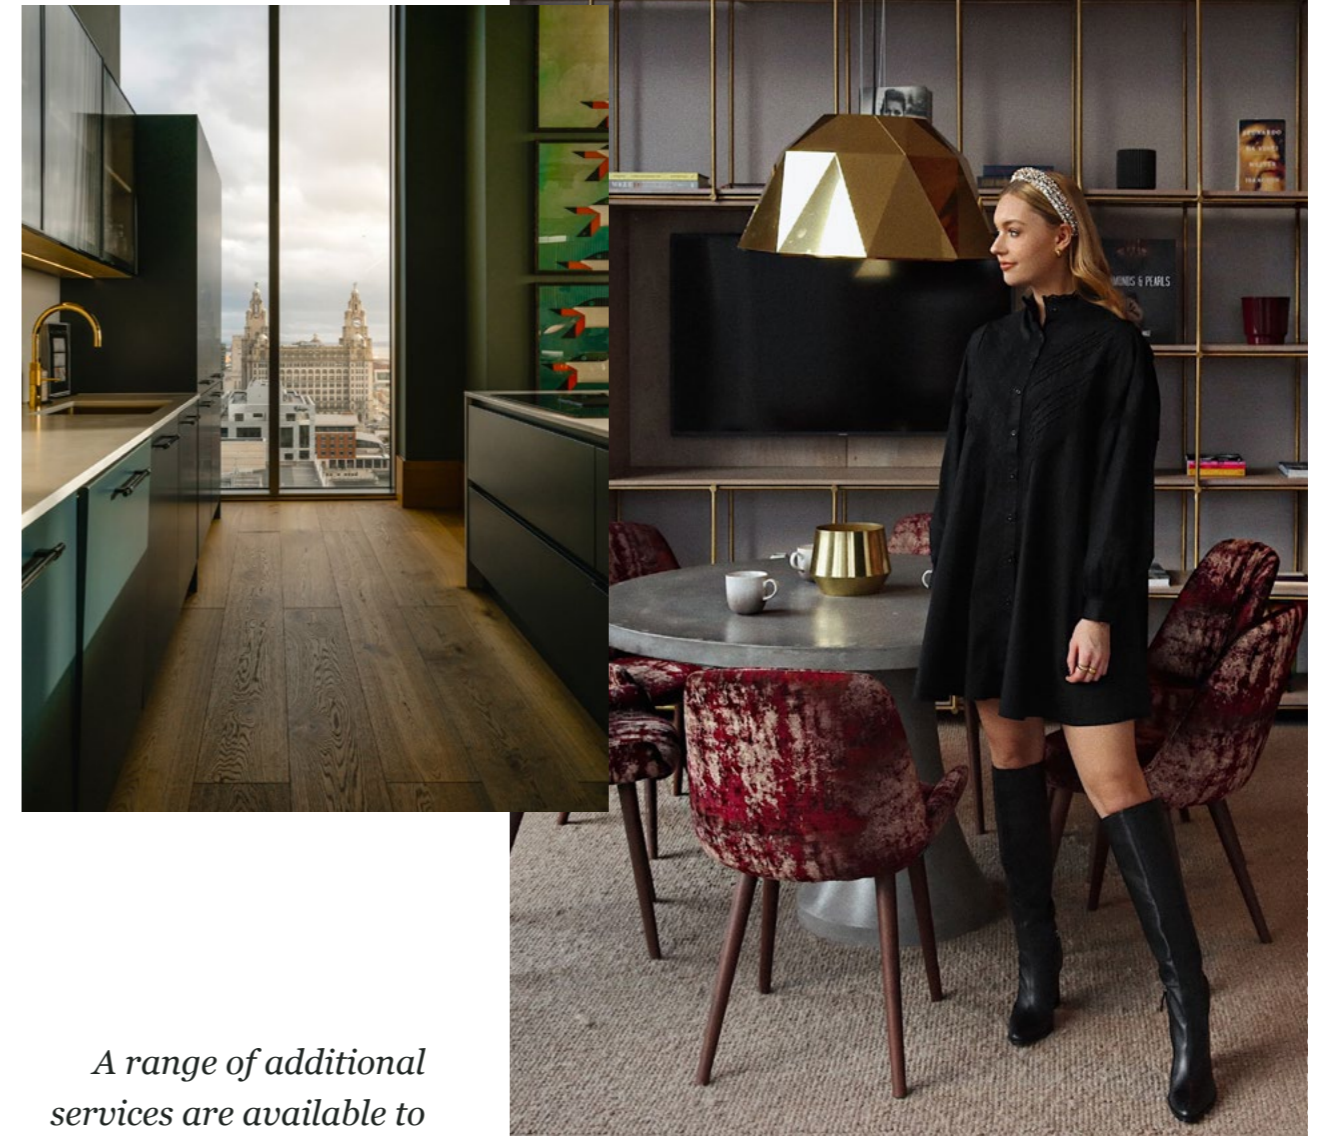

SIT BACK AND RELAX

Let us take care of the chores, from apartment cleaning and bin collection to laundry and changing the linen. Our 24 hour concierge is on hand to deliver parcels directly to your door, or book lunch and dinner reservations with one of our partners in the city.

We do the hard work, so you don't have to.

A range of additional services are available to make the most of living the Moda life.

// THE PENTHOUSE STANDARD

- Premium TV installed
- Parcel delivery service
- Dedicated point of contact
- Internet upgrade to 1GBPS
- Visitor meet and greet service
- 24-hour concierge and security
- Exclusive penthouse level access
- Car parking (subject to availability)
- Complimentary and exclusive use of amenities
- Brand partner exclusives