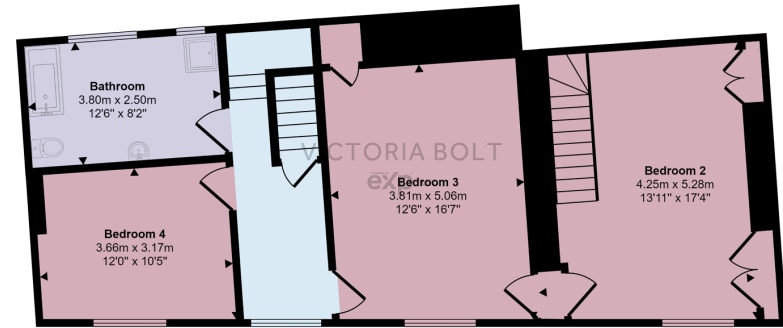

First Floor
Approx 82 sq m / 879 sq ft

Denotes head height below 1.5m