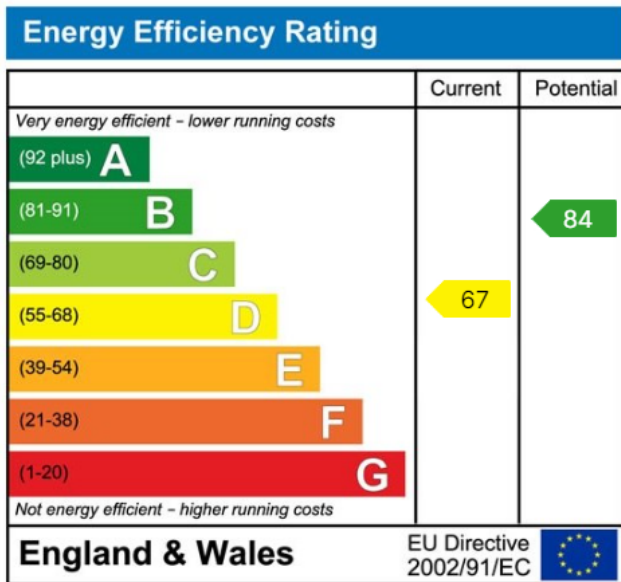

Second Floor
Approx 45 sq m / 486 sq ft

Denotes head height below 1.5m