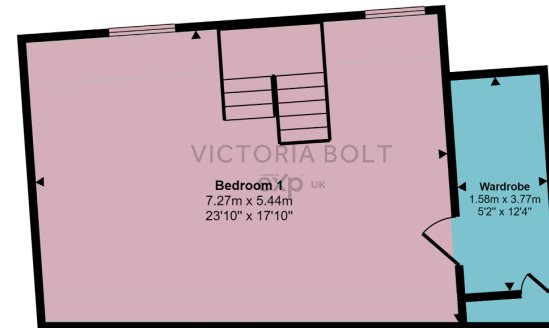

Second Floor
Approx 45 sq m / 486 sq ft

Denotes head height below 1.5m