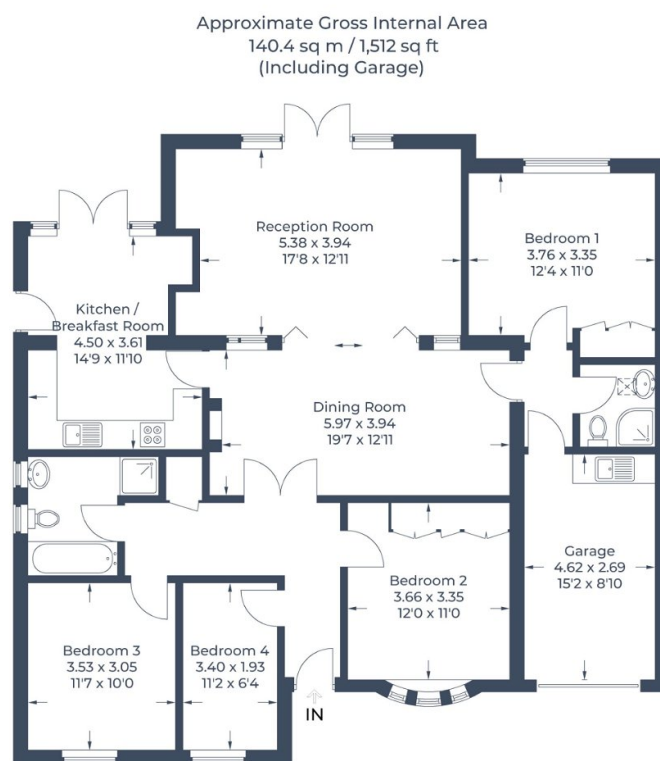

## Key Features

- 4 Bedrooms
- 2 Bathrooms
- Detached
- Garage
- Potential to extend STPP
- Stunning views
- Ideal location
- \*\*\* PLEASE QUOTE REF KW0404\*\*\*
- 
- 

Illustration for identification purposes only,  
measurements are approximate, not to scale.