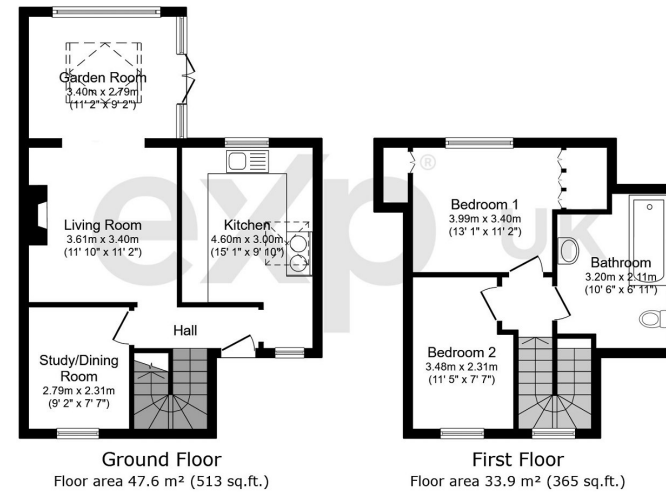

Jon-Paul Brampton presents.....Rothschild-style cottage located in the tranquil village of Mentmore in Buckinghamshire.