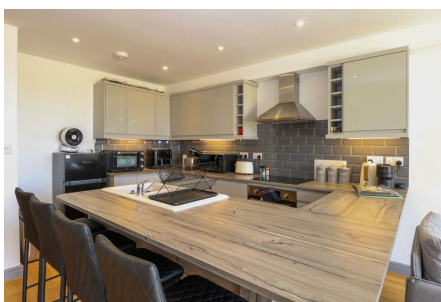

Your Logo

The Henham, Bernaleen Cottages, Station Road, Docking, Norfolk, PE31 8GY

Guide Price £585,000

🛏️ 4 🚿 3 🚗 1

Brand new - end of terrace on an exclusive small development of three terrace properties - The Henham is a 4 bedroom family home with master walk-in-wardrobe property. Finished in traditional brick & flint on the outside and boasting a stylish & contemporary finish on the inside including solid oak doors, oak flooring and top quality carpets throughout - this property is a must see! The rear garden has a large porcelain tiled patio with connections ready to go for your hot tub! Newly available - with £2,500 reservations now being taken.

Your Logo

Key Features

- 4 Double Bedrooms
- Separate Utility Room
- Built to High Spec Oak Doors, Oak Flooring & Top Quality Carpets Throughout
- Fantastic family home or holiday home
- Connections for Jacuzzi with Porcelain Tiled Rear Garden For That In & Out Feel
- Family Bathroom, Downstairs Wet Room, & En-Suite to Master
- Stunning Open-Plan Kitchen/Breakfast/Dining room
- Air source heat pump + Solar panels
- Picturesque countryside views + Perfectly Located For The Coast
- Private Parking for 2/3 cars + Reserve yours today for just £2,500