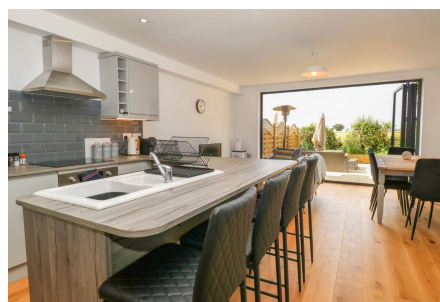

Your Logo

The Henham, Bernaleen Cottages, Station Road, Docking, Norfolk, PE31 8GY

Guide Price £585,000

🛏️ 4 🚿 3 🚗 1

Brand new - end of terrace on an exclusive small development of three terrace properties - The Henham is a 4 bedroom family home with master walk-in-wardrobe property. Finished in traditional brick & flint on the outside and boasting a stylish & contemporary finish on the inside including solid oak doors, oak flooring and top quality carpets throughout - this property is a must see! The rear garden has a large porcelain tiled patio with connections ready to go for your hot tub! Newly available - with £2,500 reservations now being taken.

Your Logo

Key Features

- 4 Double Bedrooms
- Separate Utility Room
- Built to High Spec Oak Doors, Oak Flooring & Top Quality Carpets Throughout
- Fantastic family home or holiday home
- Connections for Jacuzzi with Porcelain Tiled Rear Garden For That In & Out Feel
- Family Bathroom, Downstairs Wet Room, & En-Suite to Master
- Stunning Open-Plan Kitchen/Breakfast/Dining room
- Air source heat pump + Solar panels
- Picturesque countryside views + Perfectly Located For The Coast
- Private Parking for 2/3 cars + Reserve yours today for just £2,500