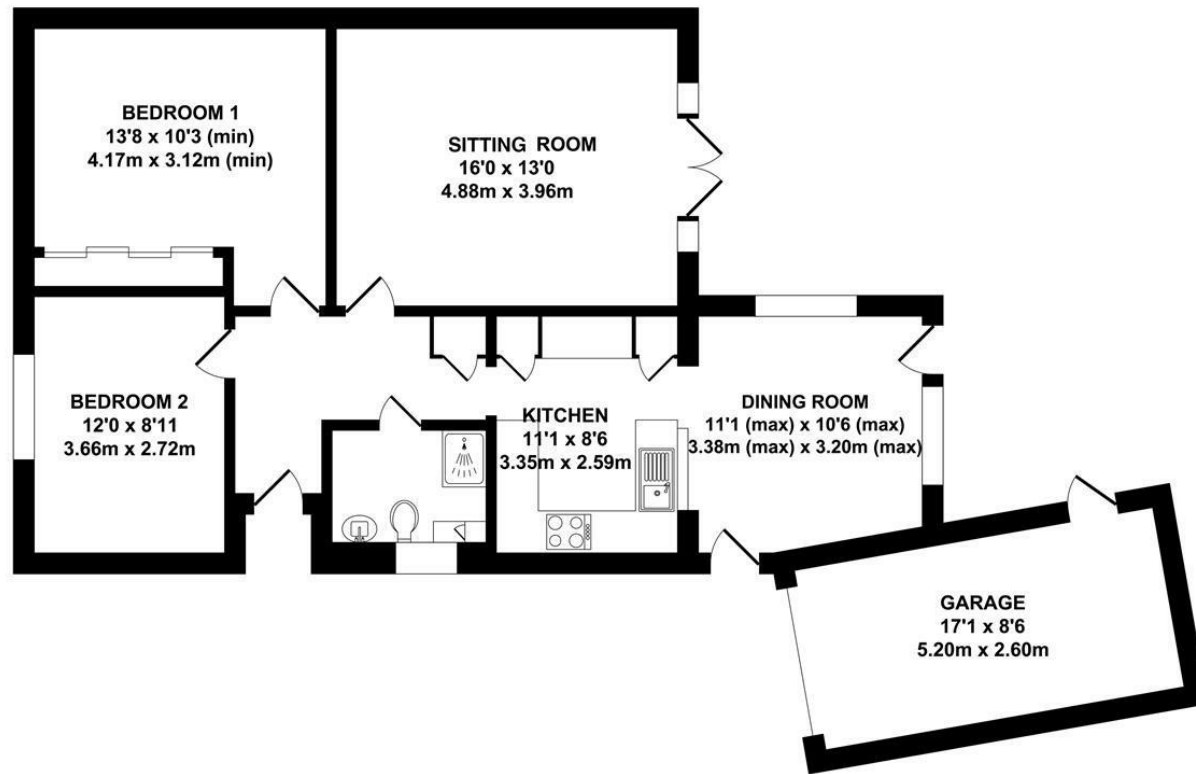

The property features a well-maintained bathroom, perfect for unwinding after a long day. Additionally, the garage and drive provide convenient parking options for you and your visitors. The extension adds a modern touch to the bungalow, offering even more living space for you to enjoy.

- Detached
- Bungalow
- 2 bedrooms
- 2 receptions
- Drive and garage
- Well presented
- Popular location
- Viewing encouraged

GROUND FLOOR
 APPROX. FLOOR AREA
 998 SQ.FT.
 (92.76 SQ.M.)

TOTAL APPROX. FLOOR AREA 998 SQ.FT. (92.76 SQ.M.)

Whilst every attempt has been made to ensure the accuracy of the floor plan contained here, measurements of doors, windows, rooms and any other items are approximate and no responsibility is taken for any error, omission or mis-statement. This plan is for illustrative purposes only and should be used as such by any prospective purchaser. The services, systems and appliances shown have not been tested and no guarantee as to their operability or efficiency can be given.
 Zome Media ©2024