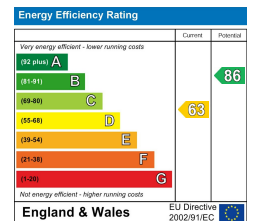

75-77 High Street, West Malling, Kent ME19 6NA
01732 87 11 11
westmalling@khp.me