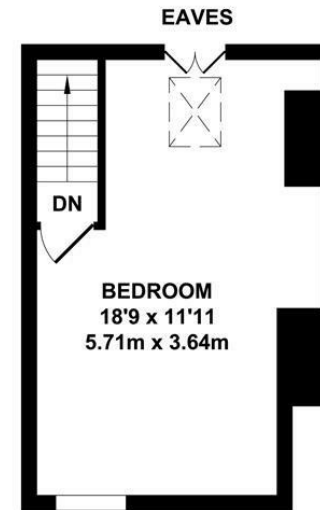

GROUND FLOOR
APPROX. FLOOR AREA
328 SQ.FT.
(30.44 SQ.M.)

FIRST FLOOR
APPROX. FLOOR AREA
265 SQ.FT.
(24.66 SQ.M.)

SECOND FLOOR
APPROX. FLOOR AREA
221 SQ.FT.
(20.50 SQ.M.)

TOTAL APPROX. FLOOR AREA 814 SQ.FT. (75.60 SQ.M.)

Whilst every attempt has been made to ensure the accuracy of the floor plan contained here, measurements of doors, windows, rooms and any other items are approximate and no responsibility is taken for any error, omission or mis-statement. This plan is for illustrative purposes only and should be used as such by any prospective purchaser. The services, systems and appliances shown have not been tested and no guarantee as to their operability or efficiency can be given.