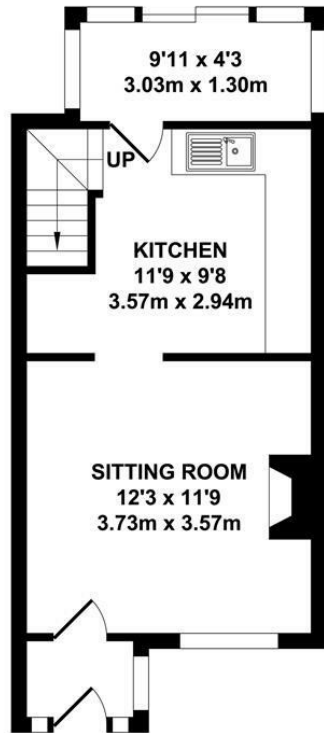

Offered for sale chain free, this property is ready for the next owner to make there mark and carry out some modernising.

Laid out over 3 floors there are 2 bedrooms, upstairs wet room, living room and kitchen. There is also a small conservatory leading to the rear garden. There is also a good size front garden and the added feature of parking, rare in a property of this style.

GROUND FLOOR
APPROX. FLOOR AREA
328 SQ.FT.
(30.44 SQ.M.)

FIRST FLOOR
APPROX. FLOOR AREA
265 SQ.FT.
(24.66 SQ.M.)

SECOND FLOOR
APPROX. FLOOR AREA
221 SQ.FT.
(20.50 SQ.M.)

TOTAL APPROX. FLOOR AREA 814 SQ.FT. (75.60 SQ.M.)

Whilst every attempt has been made to ensure the accuracy of the floor plan contained here, measurements of doors, windows, rooms and any other items are approximate and no responsibility is taken for any error, omission or mis-statement. This plan is for illustrative purposes only and should be used as such by any prospective purchaser. The services, systems and appliances shown have not been tested and no guarantee as to their operability or efficiency can be given.