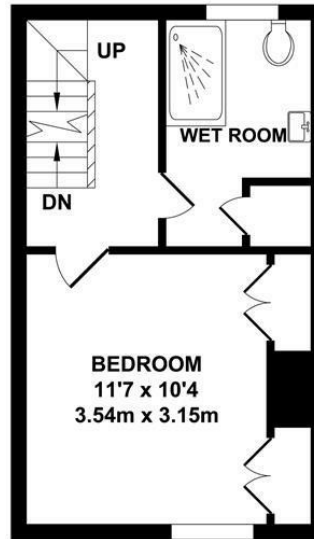

Offered for sale chain free, this property is ready for the next owner to make there mark and carry out some modernising.

Laid out over 3 floors there are 2 bedrooms, upstairs wet room, living room and kitchen. There is also a small conservatory leading to the rear garden. There is also a good size front garden and the added feature of parking, rare in a property of this style.

GROUND FLOOR
APPROX. FLOOR AREA
328 SQ.FT.
(30.44 SQ.M.)

FIRST FLOOR
APPROX. FLOOR AREA
265 SQ.FT.
(24.66 SQ.M.)

SECOND FLOOR
APPROX. FLOOR AREA
221 SQ.FT.
(20.50 SQ.M.)

TOTAL APPROX. FLOOR AREA 814 SQ.FT. (75.60 SQ.M.)

Whilst every attempt has been made to ensure the accuracy of the floor plan contained here, measurements of doors, windows, rooms and any other items are approximate and no responsibility is taken for any error, omission or mis-statement. This plan is for illustrative purposes only and should be used as such by any prospective purchaser. The services, systems and appliances shown have not been tested and no guarantee as to their operability or efficiency can be given.