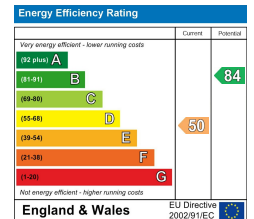

Zome Media ©2023

Location Map

Tenure: Freehold

Council tax band: C

TO VIEW CONTACT: 01732 87 11 11 westmalling@khp.me

www.khp.me

Zoopa.co.uk
Smarter property search