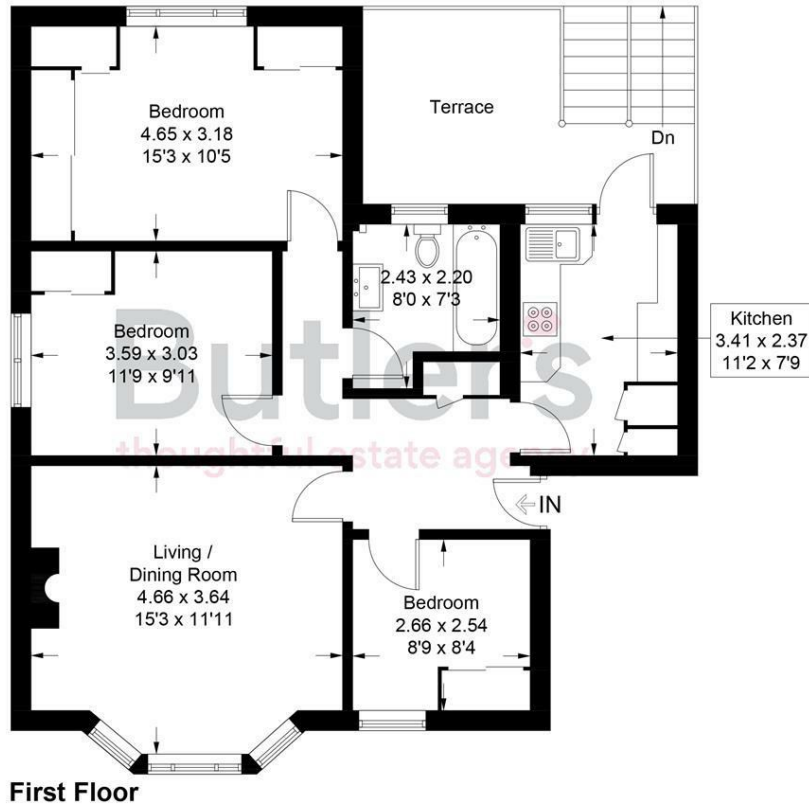

PROPERTY SUMMARY

Welcome to this charming three bedroom apartment in Grosvenor Court Sutton!

This delightful flat boasts a spacious reception room, three bedrooms all with storage, a well-appointed bathroom, and fully fitted kitchen. The property has recently been redecorated throughout.

Grosvenor Court

Approximate Gross Internal Area = 77.1 sq m / 830 sq ft

Illustration for identification purposes only, measurements are approximate, not to scale. floorplansUsketch.com © (ID1121698)

LOCAL AUTHORITY
Sutton