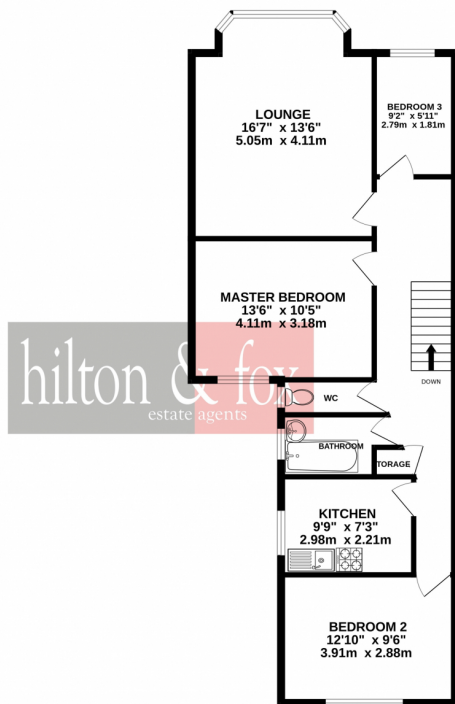

GROUND FLOOR
80 SQ. M. (247 SQ. FT.) APPROX.

FIRST FLOOR
80 SQ. M. (247 SQ. FT.) APPROX.