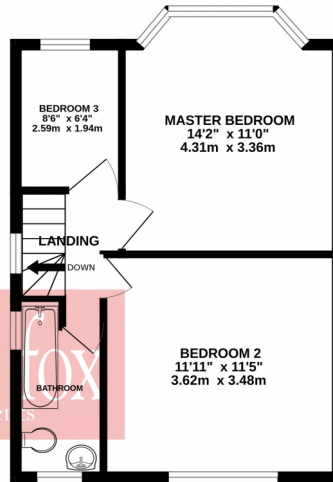

1ST FLOOR
376 sq.ft. (35.0 sq.m.) approx.