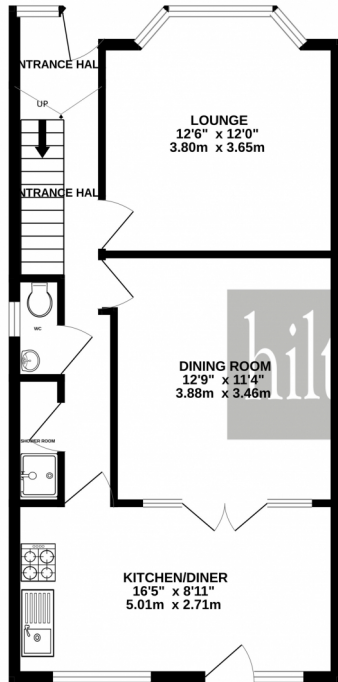

GROUND FLOOR
550 sq.ft. (51.1 sq.m.) approx.