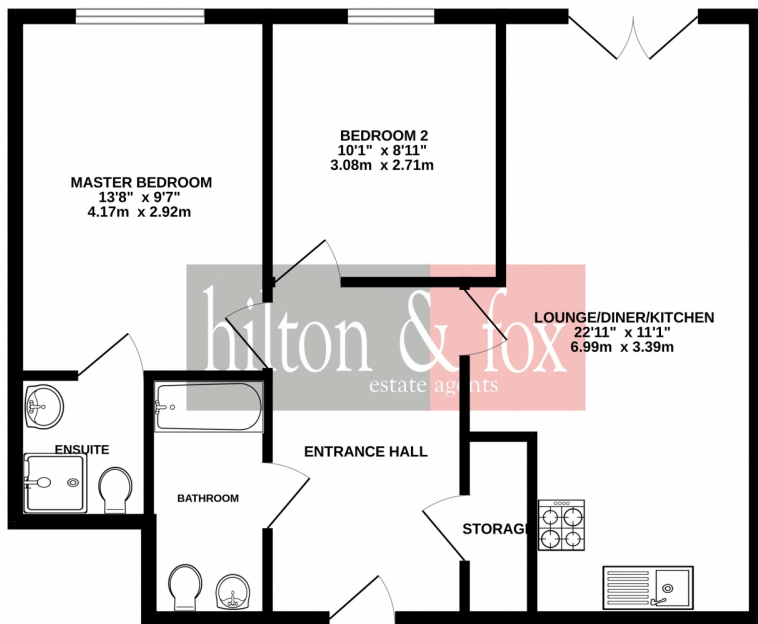

FIRST FLOOR
628 sq.ft. (58.4 sq.m.) approx.