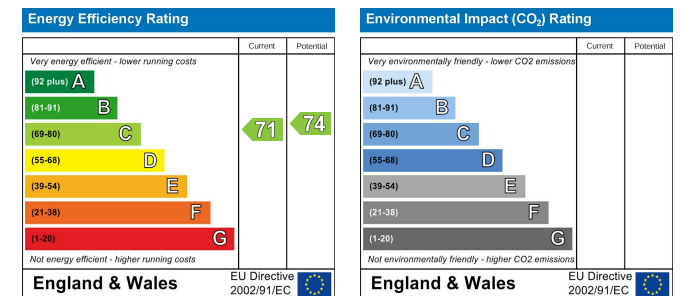

These particulars, whilst believed to be accurate are set out as a general outline only for guidance and do not constitute any part of an offer or contract. Intending purchasers should not rely on them as statements of representation of fact, but must satisfy themselves by inspection or otherwise as to their accuracy. No person in this firm's employment has the authority to make or give any representation or warranty in respect of the property.

The Nucleus Brunel Way, Dartford, Kent, DA1 5GA

Tel: 02081758868 Email: property@loveyourhomeonline.com <http://www.loveyourhomeonline.com>