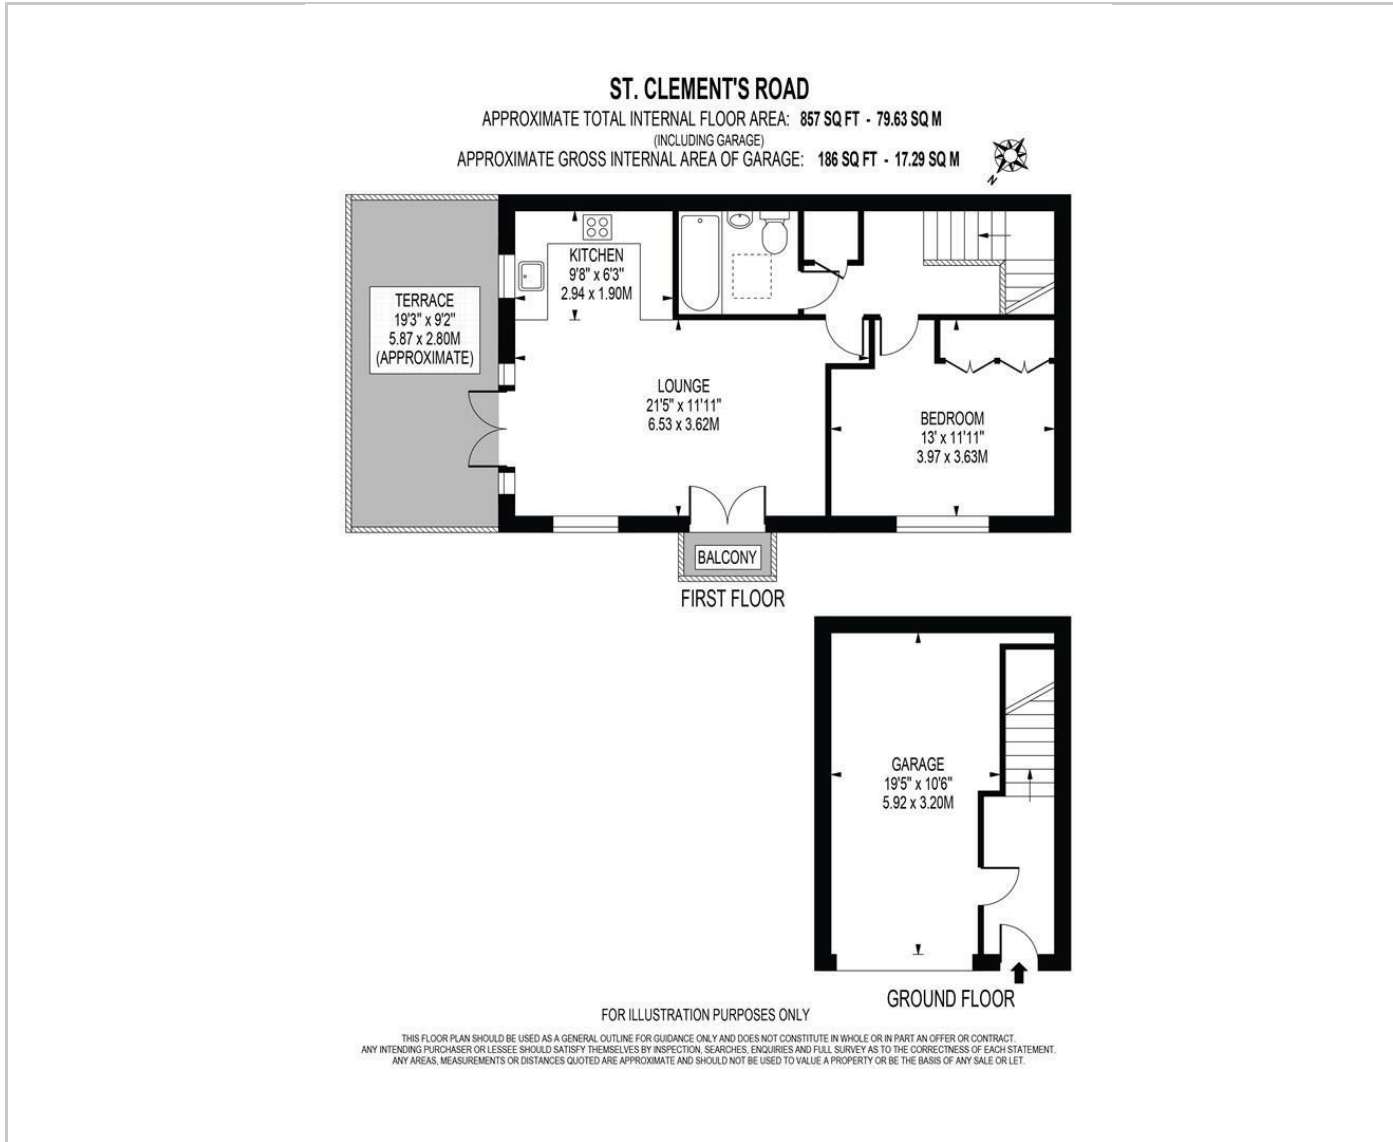

With a double bedroom that includes built in wardrobes,, a modern bathroom with skylight for natural light,, and a spacious living room that leads on to the kitchen and a private roof terrace.

Also includes a garage for parking one car.

## Description

Spacious one double bedroom coach house style property in Ingress Park, Greenhithe.

With a double bedroom that includes built in wardrobes,, a modern bathroom with skylight for natural light,, and a spacious living room that leads on to the kitchen and a private roof terrace.

## Floor Plans