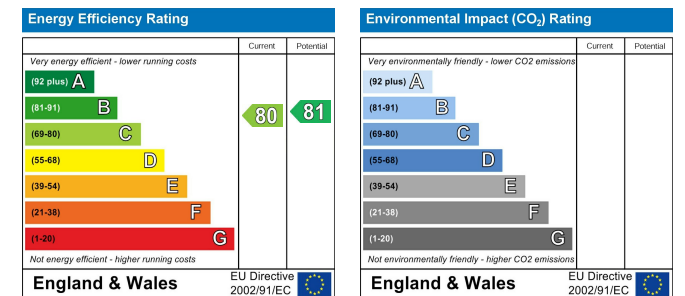

These particulars, whilst believed to be accurate are set out as a general outline only for guidance and do not constitute any part of an offer or contract. Intending purchasers should not rely on them as statements of representation of fact, but must satisfy themselves by inspection or otherwise as to their accuracy. No person in this firm's employment has the authority to make or give any representation or warranty in respect of the property.

The Nucleus Brunel Way, Dartford, Kent, DA1 5GA

Tel: 02081758868 Email: property@loveyourhomeonline.com <http://www.loveyourhomeonline.com>