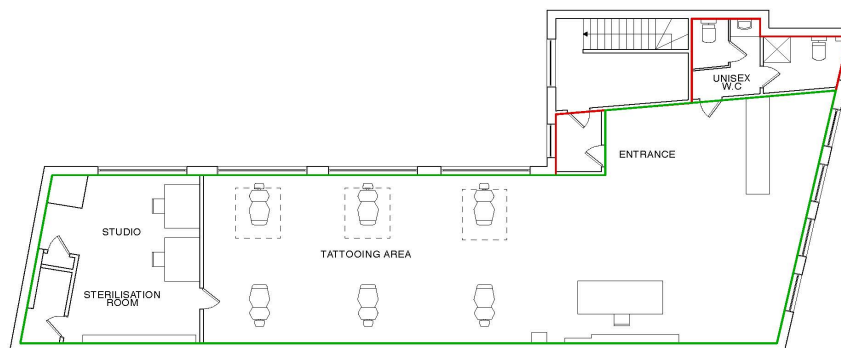

DESCRIPTION

First floor office space available right in the heart of Shoreditch. This open plan Victorian conversion comes self-contained with kitchen & toilet facilities and two meeting rooms. The unit also benefits from wooden flooring, ample floor to ceiling and excellent natural light. Shoreditch High Street Overground Station and Old Street tube are both within five minutes' walk.

TENANCY

First floor office available on a new lease.

RENT

Rent is £43,610 p.a.x. (£35 per sq ft)

SERVICE CHARGE

Service charge is £3,099.27 p.a.

RATES PAYABLE

£21,457 p.a.

NB – This figure is for guidance only. Interested parties are advised to verify the rates with the London Borough of Hackney

ACCOMMODATION

First floor area – 1,246 sq ft (116 sq m)

CONTACT

Andrew Browne
andrew@maxbarney.com
07884 743731

147/149 Curtain Road
First Floor GA PLAN

0 1 2 3 4 5 M
1:100@A4 30/11/2011
1-435/395

COMMUTE

Old Street Underground (<i>Northern Line</i>)	6 mins
Shoreditch High Street (<i>East London Line</i>)	9 mins
Liverpool Street Station (Multiple Lines)	12 mins
Moorgate Underground	16 mins

PARKING NEARBY

NPC London Shoreditch	5 mins
Phipp Street Car Park	5 mins
Holywell Lane Car Park	5 mins

LUNCH

- Wahaca
- Oklava
- Bull in a China Shop
- Oliveira Kitchen – Organic Vegetarian
- Café Cinnamon
- Café Z
- Origin Coffee Roasters

REFRESHMENTS

- Found
- The Hoxton Seven
- Home Bar
- The Fox
- Goose Island Brewpub
- The Old Blue Last
- The Shed

HEALTH & FITNESS

- Frame Gym
- Nuttfield Health
- Obsessive Gym Disorder
- The Vault Gym
- Fight City Gym
- Good Yoga Life
- Rebekah's Yoga
- Triyoga Shoreditch

THE GREAT OUTDOORS

- Mark Street Gardens
- The Meadow
- Allen Gardens
- Hoxton Square Park