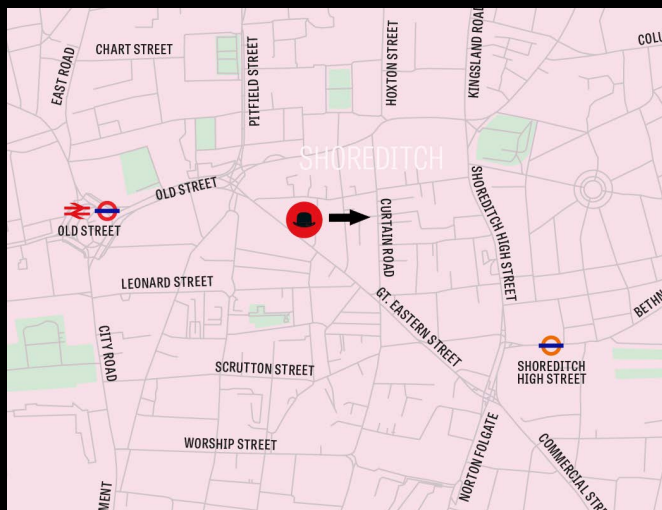

147 CURTAIN ROAD, SHOREDITCH, EC2A 3QE

- BRIGHT, OPEN FIRST FLOOR OFFICE SPACE AVAILABLE
- AREA 1,246 SQ FT (116 SQ M)

THE
MOX
BARLEY
ESTATE

DESCRIPTION

First floor office space available right in the heart of Shoreditch. This open plan Victorian conversion comes self-contained with kitchen & toilet facilities and two meeting rooms. The unit also benefits from wooden flooring, ample floor to ceiling and excellent natural light. Shoreditch High Street Overground Station and Old Street tube are both within five minutes' walk.

0 1 2 3 4 5 M
1:100@A4 30/11/2011
1-435/395

COMMUTE

Old Street Underground (<i>Northern Line</i>)	6 mins
Shoreditch High Street (<i>East London Line</i>)	9 mins
Liverpool Street Station (Multiple Lines)	12 mins
Moorgate Underground	16 mins

PARKING NEARBY

NPC London Shoreditch	5 mins
Phipp Street Car Park	5 mins
Holywell Lane Car Park	5 mins

LUNCH

- Wahaca
- Oklava
- Bull in a China Shop
- Oliveira Kitchen – Organic Vegetarian
- Café Cinnamon
- Café Z
- Origin Coffee Roasters