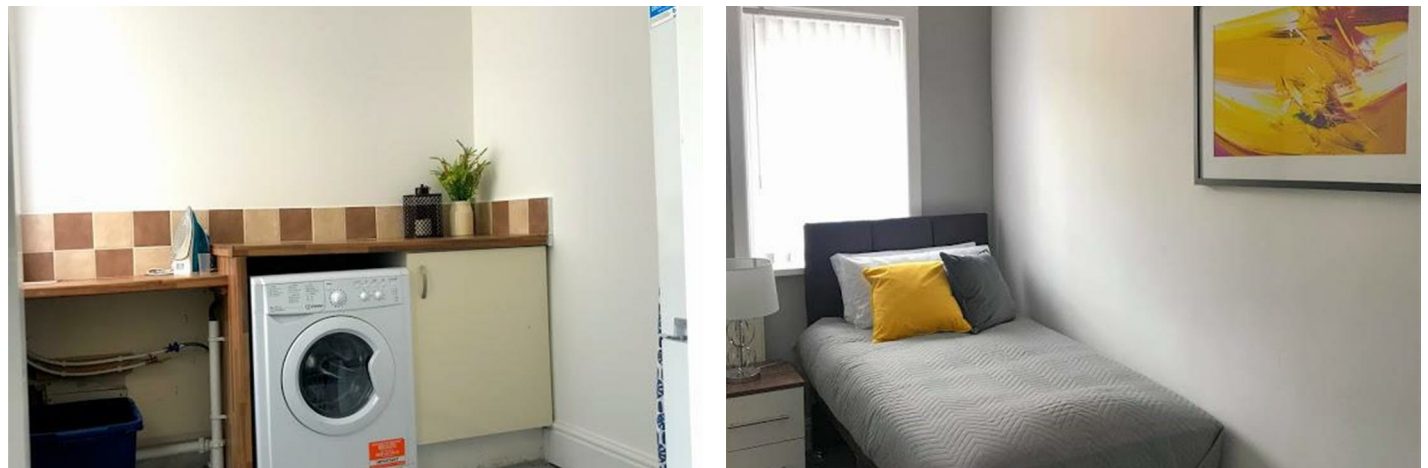

## Room 3, 38 Bromsgrove Road, Burnley, Lancashire, BB10 3BG

£95 Per week

Welcome to 38 Bromsgrove Road, a stunning furnished 3 bedroom HMO that offers everything you need for comfortable modern living in Burnley, Lancashire. Each room is designed to provide residents with exceptional comfort, boasting a comfy bed and ample storage space.

The fully fitted communal kitchen is perfect for those seeking a little extra space when cooking or for residents to come together and socialise. The contemporary design of the property creates an cosy, light and airy feel that's perfect for those looking for a comfortable and inviting atmosphere.

## Description

Rooms available in house share.

E&M Property Solutions are pleased to offer rooms to rent this house share. The property has been refurbished to a high standard and is well presented.

All the rooms are spacious and tastefully decorated. Situated in a popular area close to local amenities and shops and located near major employers such as Boohoo, Safran and Burnley General Teaching Hospital it will make a for good accommodation for professionals and NHS worker.

## Situation

All of your bills included in rent:

WiFi  
Council Tax  
Water  
Electricity

Smoking is not permitted inside the house.

Contact us today to arrange your viewing.

Furnished  
Council Tax Band: A  
Available: