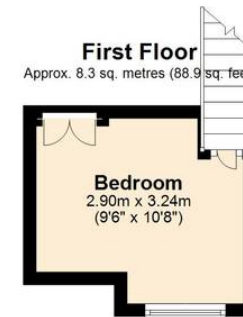

Ground Floor

Approx. 112.6 sq. metres (1211.7 sq. feet)

First Floor

Approx. 8.3 sq. metres (88.9 sq. feet)

Total area: approx. 120.8 sq. metres (1300.6 sq. feet)

Marlborough Sales

McFarlane Sales & Letting, 106 High Street - SN8 1LT