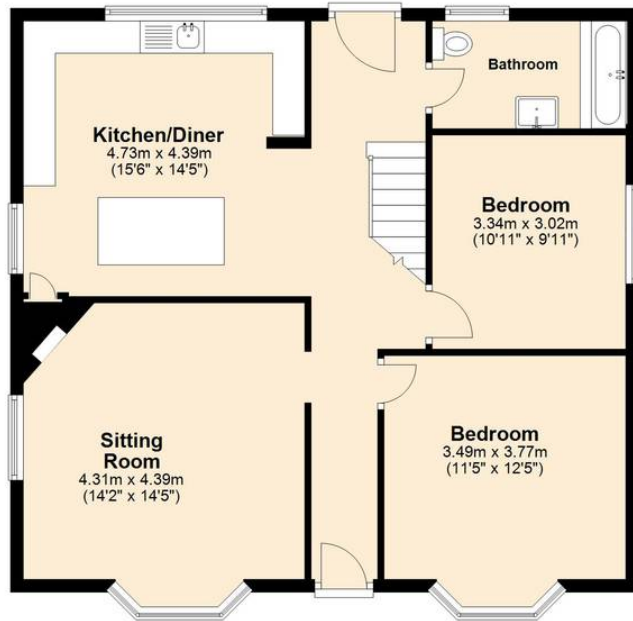

Inham Lee Aughton, Collingbourne Kingston

Fixed Price £500,000

mcfarlane
property.com

Inham Lee Aughton

This beautifully presented chalet-style bungalow offers versatile and modern living spaces, designed with a neutral color palette throughout to create a contemporary feel. The ground floor features a welcoming entrance hall that provides access to all the main rooms. The sitting room is a cozy and inviting space with a log-burning stove and a large bay window that overlooks the front garden, perfect for both socialising and relaxing. Opposite, the main bedroom also benefits from a large bay window, flooding the room with natural light. There is an additional bedroom on this floor which features original floorboards.

At the heart of the home is the spacious kitchen/dining room, fitted with off-white cupboards, bamboo countertops, and a Belfast sink. The kitchen's large island serves as a central gathering point, complemented by built-in appliances, tiled flooring with underfloor heating, and a built-in pantry for extra storage. The family bathroom on this floor is generously sized, featuring a modern white suite and tiled flooring.

Upstairs, there is an additional bedroom with views overlooking the front garden. The property boasts landscaped tiered gardens, starting with a southwest-facing front garden adorned with mature shrubs, herbaceous borders, and fruit trees that create a sense of privacy and tranquility. The expansive rear garden includes a terraced seating area, surrounded by well-stocked flower beds, making it an ideal space for outdoor entertaining. As you ascend through the garden, you'll find a garage and gravel driveway with parking for at least four/five cars.

Ground Floor

Approx. 112.6 sq. metres (1211.7 sq. feet)

First Floor

Approx. 8.3 sq. metres (88.9 sq. feet)

Total area: approx. 120.8 sq. metres (1300.6 sq. feet)

Marlborough Sales

McFarlane Sales & Letting, 106 High Street - SN8 1LT