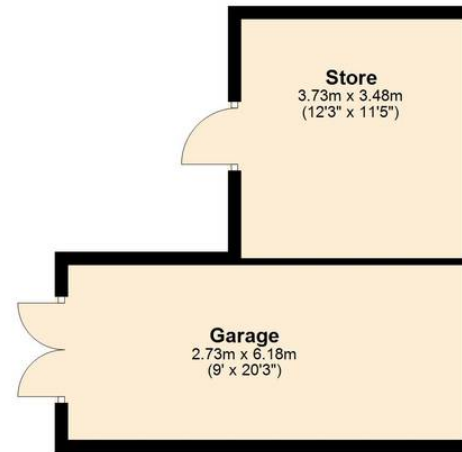

Inham Lee Aughton, Collingbourne Kingston

Fixed Price £500,000

mcfarlane
property.com

Inham Lee Aughton

This beautifully presented chalet-style bungalow offers versatile and modern living spaces, designed with a neutral color palette throughout to create a contemporary feel. The ground floor features a welcoming entrance hall that provides access to all the main rooms. The sitting room is a cozy and inviting space with a log-burning stove and a large bay window that overlooks the front garden, perfect for both socialising and relaxing. Opposite, the main bedroom also benefits from a large bay window, flooding the room with natural light. There is an additional bedroom on this floor which features original floorboards.

Upstairs, there is an additional bedroom with views overlooking the front garden. The property boasts landscaped tiered gardens, starting with a southwest-facing front garden adorned with mature shrubs, herbaceous borders, and fruit trees that create a sense of privacy and tranquility. The expansive rear garden includes a terraced seating area, surrounded by well-stocked flower beds, making it an ideal space for outdoor entertaining. As you ascend through the garden, you'll find a garage and gravel driveway with parking for at least four/five cars.

Ground Floor

Approx. 112.6 sq. metres (1211.7 sq. feet)

First Floor

Approx. 8.3 sq. metres (88.9 sq. feet)

Total area: approx. 120.8 sq. metres (1300.6 sq. feet)

Marlborough Sales

McFarlane Sales & Letting, 106 High Street - SN8 1LT