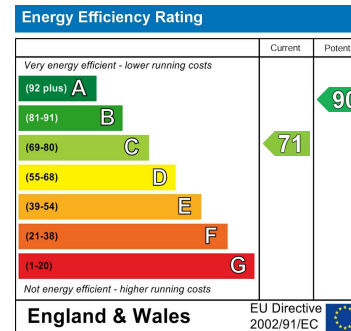

EDEN MIDCALF  
— SALES & LETTINGS —

OFFERS IN THE REGION OF

£199,950

Castle Street

Stourbridge, DY7 6EL

Agents Note: Whilst every care has been taken to prepare these particulars, they are for guidance purposes only. All measurements are approximate and are for general guidance purposes only and whilst every care has been taken to ensure their accuracy, they should not be relied upon and potential buyers/tenants are advised to recheck