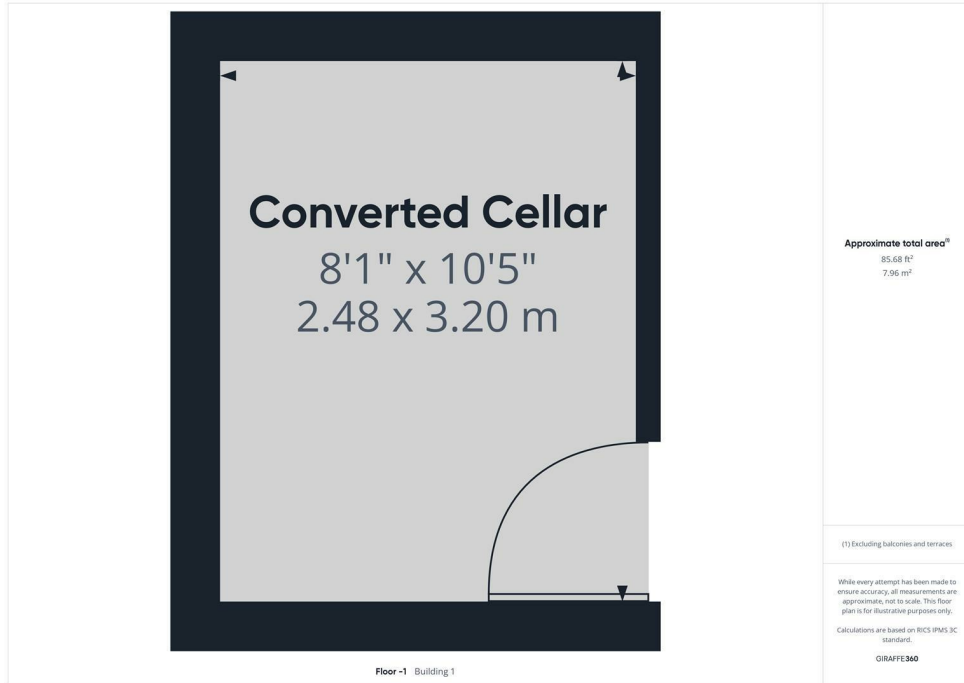

EDEN MIDCALF  
— SALES & LETTINGS —

OFFERS IN THE REGION OF

£199,950

Castle Street

Stourbridge, DY7 6EL

Agents Note: Whilst every care has been taken to prepare these particulars, they are for guidance purposes only. All measurements are approximate and are for general guidance purposes only and whilst every care has been taken to ensure their accuracy, they should not be relied upon and potential buyers/tenants are advised to recheck