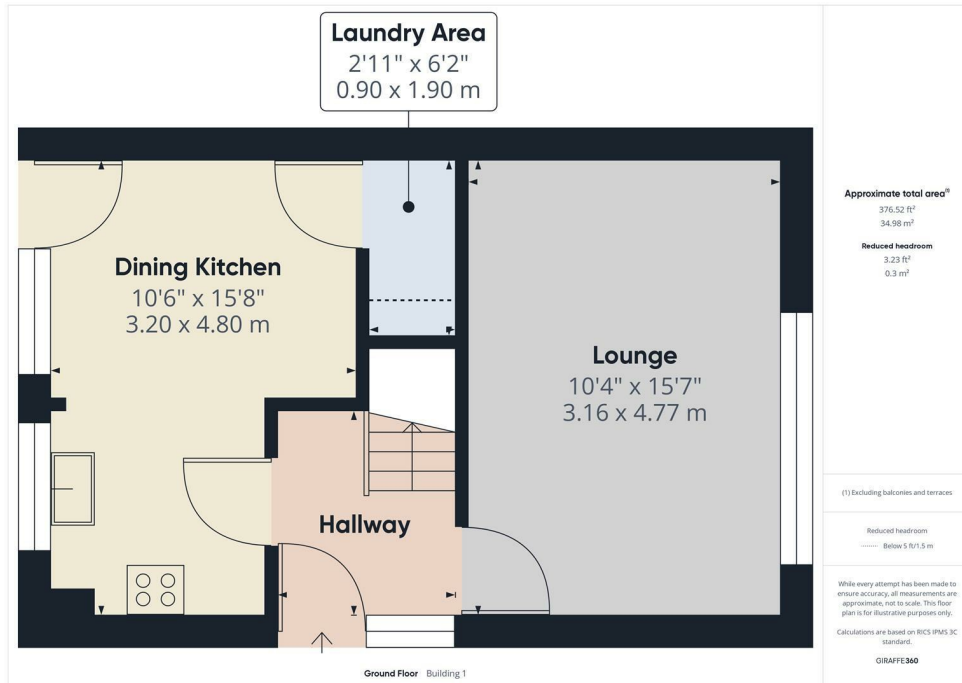

EDEN MIDCALF  
— SALES & LETTINGS —

£294,000  
Lime Grove

Stourbridge, DY7 6JQ

Agents Note: Whilst every care has been taken to prepare these particulars, they are for guidance purposes only. All measurements are approximate and are for general guidance purposes only and whilst every care has been taken to ensure their accuracy, they should not be relied upon and potential buyers/tenants are advised to recheck