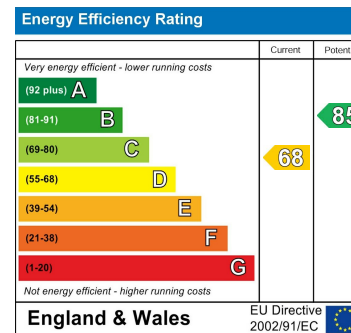

EDEN MIDCALF  
— SALES & LETTINGS —

£294,000  
Lime Grove

Stourbridge, DY7 6JQ

Agents Note: Whilst every care has been taken to prepare these particulars, they are for guidance purposes only. All measurements are approximate and are for general guidance purposes only and whilst every care has been taken to ensure their accuracy, they should not be relied upon and potential buyers/tenants are advised to recheck