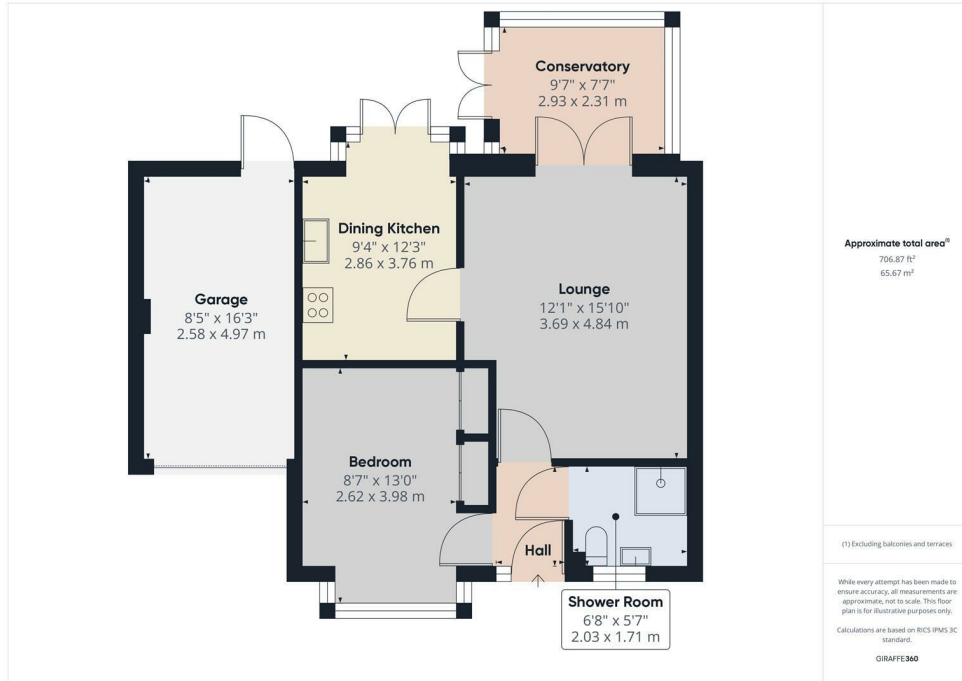

EDEN MIDCALF
— SALES & LETTINGS —

£279,950
Lords Lane
Stourbridge, DY7 5PE

Agents Note: Whilst every care has been taken to prepare these particulars, they are for guidance purposes only. All measurements are approximate and are for general guidance purposes only and whilst every care has been taken to ensure their accuracy, they should not be relied upon and potential buyers/tenants are advised to recheck