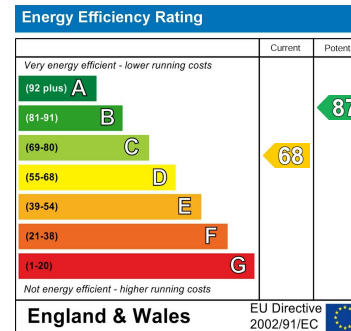

EDEN MIDCALF
— SALES & LETTINGS —

£279,950
Lords Lane
Stourbridge, DY7 5PE

Agents Note: Whilst every care has been taken to prepare these particulars, they are for guidance purposes only. All measurements are approximate and are for general guidance purposes only and whilst every care has been taken to ensure their accuracy, they should not be relied upon and potential buyers/tenants are advised to recheck