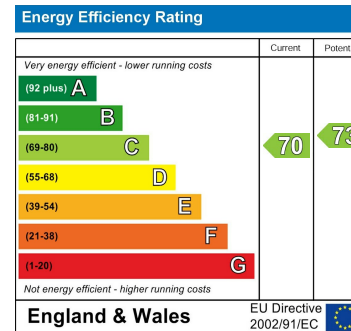

EDEN MIDCALF  
— SALES & LETTINGS —

£300,000  
Comber Grove  
Kinver, DY7 6EY

Agents Note: Whilst every care has been taken to prepare these particulars, they are for guidance purposes only. All measurements are approximate and are for general guidance purposes only and whilst every care has been taken to ensure their accuracy, they should not be relied upon and potential buyers/tenants are advised to recheck