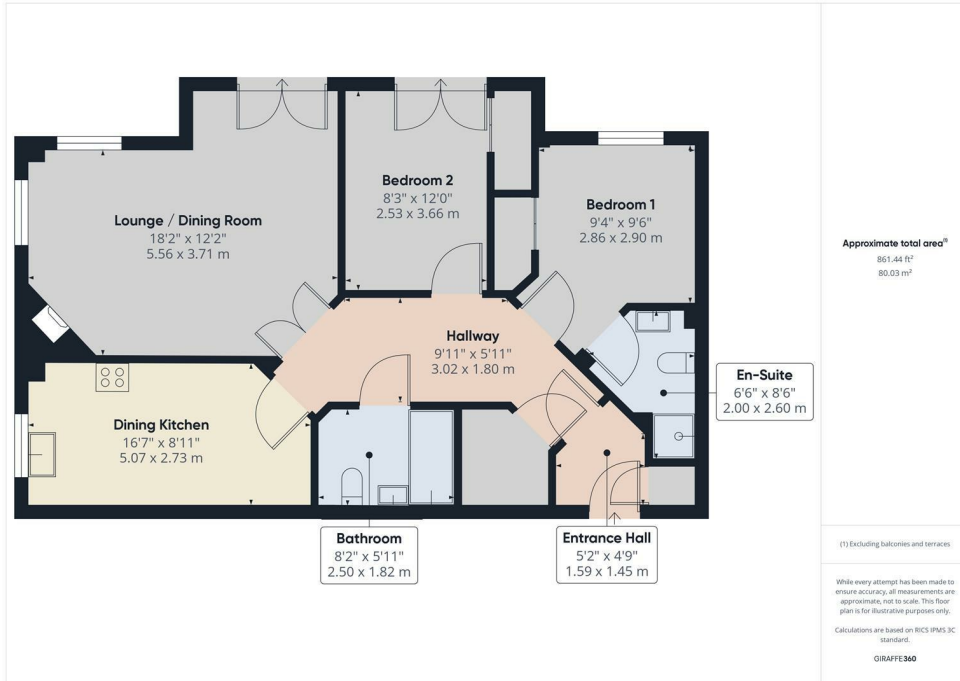

EDEN MIDCALF  
— SALES & LETTINGS —

£300,000  
Comber Grove  
Kinver, DY7 6EY

Agents Note: Whilst every care has been taken to prepare these particulars, they are for guidance purposes only. All measurements are approximate and are for general guidance purposes only and whilst every care has been taken to ensure their accuracy, they should not be relied upon and potential buyers/tenants are advised to recheck