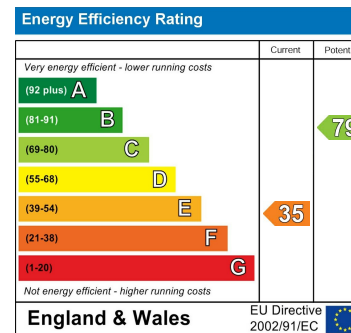

EDEN MIDCALF
— SALES & LETTINGS —

OFFERS IN THE REGION OF

£450,000

Meddins Lane

Stourbridge, DY7 6BZ

Agents Note: Whilst every care has been taken to prepare these particulars, they are for guidance purposes only. All measurements are approximate and are for general guidance purposes only and whilst every care has been taken to ensure their accuracy, they should not be relied upon and potential buyers/tenants are advised to recheck