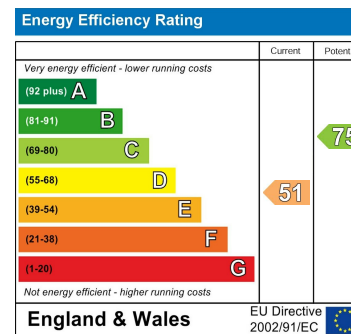

EDEN MIDCALF  
— SALES & LETTINGS —

£450,000  
The Compa  
Kinver, DY7 6HS

Agents Note: Whilst every care has been taken to prepare these particulars, they are for guidance purposes only. All measurements are approximate and are for general guidance purposes only and whilst every care has been taken to ensure their accuracy, they should not be relied upon and potential buyers/tenants are advised to recheck