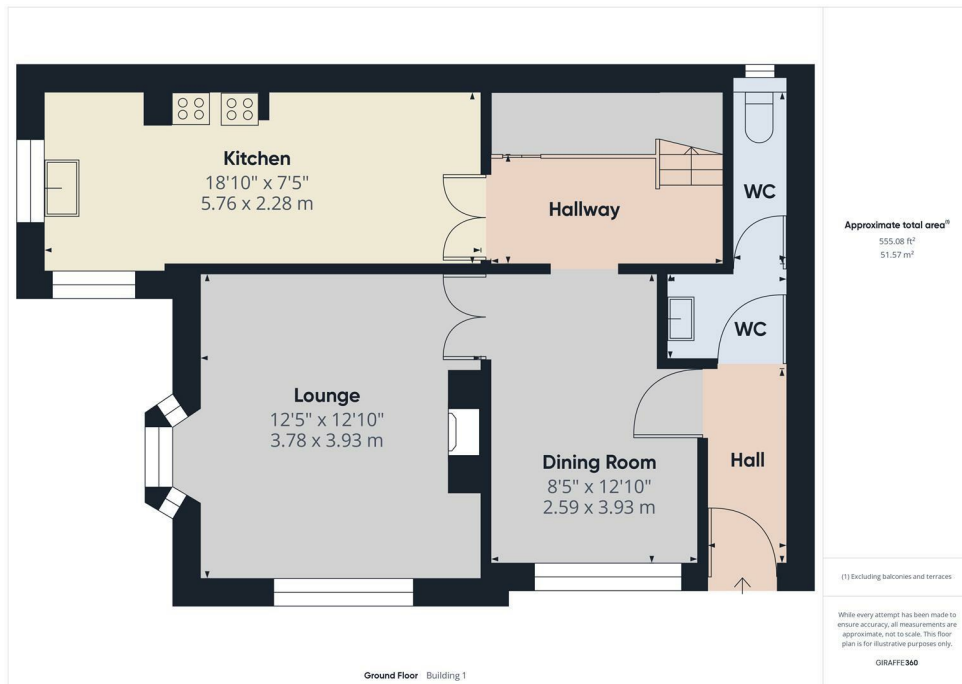

EDEN MIDCALF  
— SALES & LETTINGS —

£450,000  
The Compa  
Kinver, DY7 6HS

Agents Note: Whilst every care has been taken to prepare these particulars, they are for guidance purposes only. All measurements are approximate and are for general guidance purposes only and whilst every care has been taken to ensure their accuracy, they should not be relied upon and potential buyers/tenants are advised to recheck