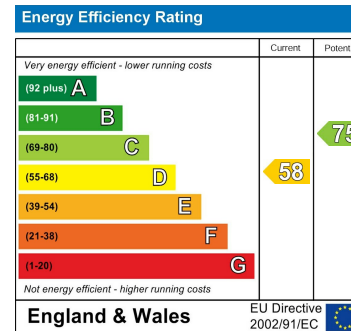

EDEN MIDCALF  
— SALES & LETTINGS —

OFFERS IN THE REGION OF

**£550,000**

**Meddins Lane**

Kinver, DY7 6BZ

Agents Note: Whilst every care has been taken to prepare these particulars, they are for guidance purposes only. All measurements are approximate and are for general guidance purposes only and whilst every care has been taken to ensure their accuracy, they should not be relied upon and potential buyers/tenants are advised to recheck