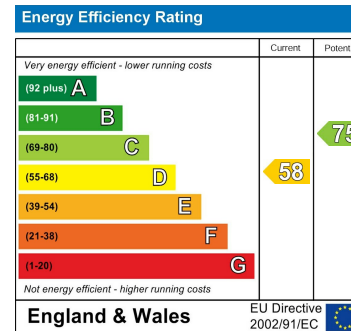

EDEN MIDCALF
— SALES & LETTINGS —

OFFERS IN THE REGION OF

£550,000

Meddins Lane

Kinver, DY7 6BZ

Agents Note: Whilst every care has been taken to prepare these particulars, they are for guidance purposes only. All measurements are approximate and are for general guidance purposes only and whilst every care has been taken to ensure their accuracy, they should not be relied upon and potential buyers/tenants are advised to recheck