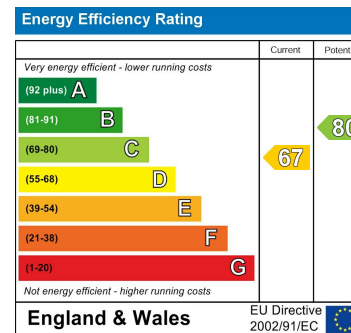

EDEN MIDCALF
— SALES & LETTINGS —

£655,000
Heather Drive
Stourbridge, DY7 6DR

Agents Note: Whilst every care has been taken to prepare these particulars, they are for guidance purposes only. All measurements are approximate and are for general guidance purposes only and whilst every care has been taken to ensure their accuracy, they should not be relied upon and potential buyers/tenants are advised to recheck