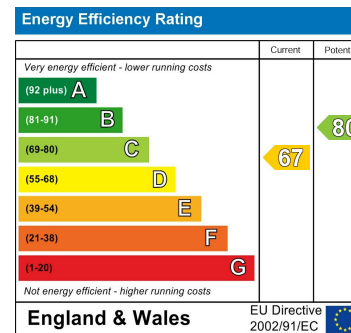

EDEN MIDCALF  
— SALES & LETTINGS —

£675,000  
Heather Drive  
Stourbridge, DY7 6DR

Agents Note: Whilst every care has been taken to prepare these particulars, they are for guidance purposes only. All measurements are approximate and are for general guidance purposes only and whilst every care has been taken to ensure their accuracy, they should not be relied upon and potential buyers/tenants are advised to recheck