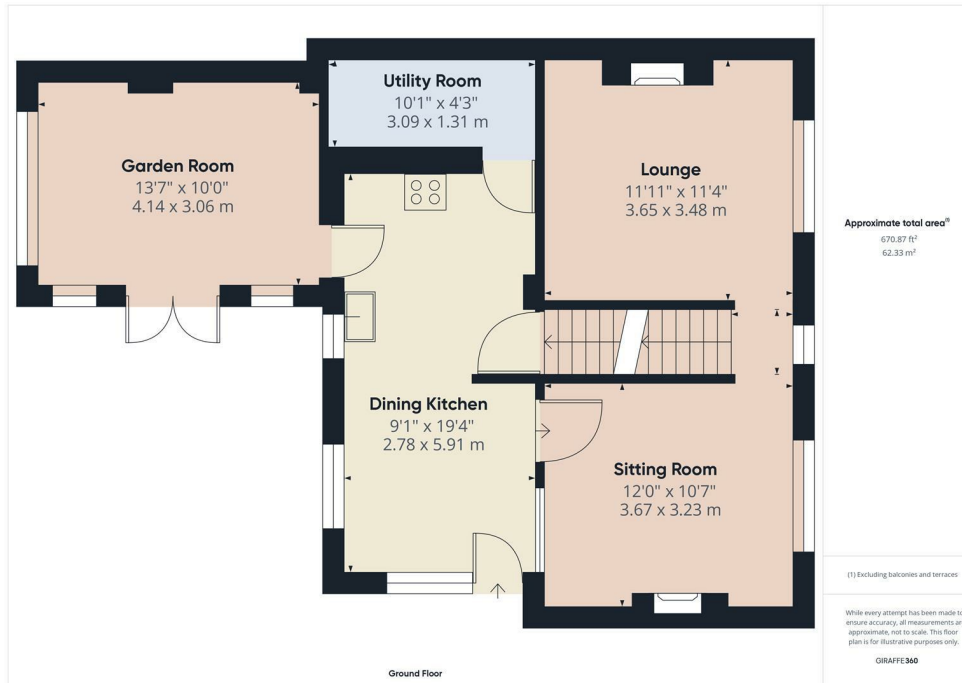

EDEN MIDCALF
— SALES & LETTINGS —

£465,000
James Street
Stourbridge, DY7 6ED

Agents Note: Whilst every care has been taken to prepare these particulars, they are for guidance purposes only. All measurements are approximate and are for general guidance purposes only and whilst every care has been taken to ensure their accuracy, they should not be relied upon and potential buyers/tenants are advised to recheck