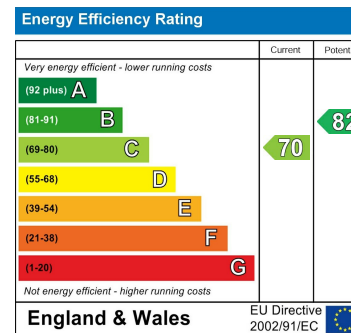

EDEN MIDCALF
— SALES & LETTINGS —

£465,000
James Street
Stourbridge, DY7 6ED

Agents Note: Whilst every care has been taken to prepare these particulars, they are for guidance purposes only. All measurements are approximate and are for general guidance purposes only and whilst every care has been taken to ensure their accuracy, they should not be relied upon and potential buyers/tenants are advised to recheck