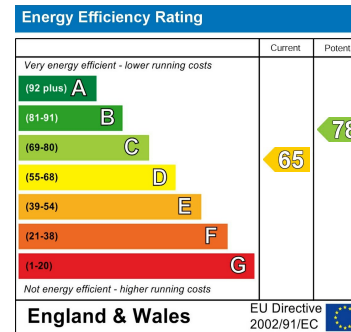

EDEN MIDCALF
— SALES & LETTINGS —

OFFERS IN THE REGION OF

£625,000

Stourton Crescent

West Midlands, DY7 6RR

Agents Note: Whilst every care has been taken to prepare these particulars, they are for guidance purposes only. All measurements are approximate and are for general guidance purposes only and whilst every care has been taken to ensure their accuracy, they should not be relied upon and potential buyers/tenants are advised to recheck