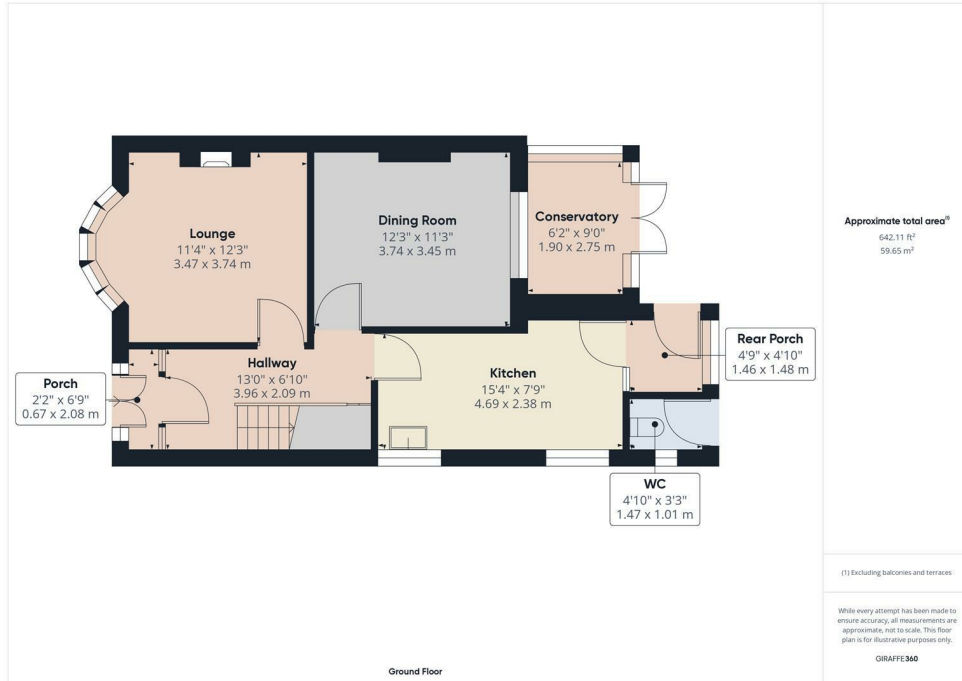

EDEN MIDCALF  
— SALES & LETTINGS —

£385,000  
Meddins Lane  
Stourbridge, DY7 6DD

Agents Note: Whilst every care has been taken to prepare these particulars, they are for guidance purposes only. All measurements are approximate and are for general guidance purposes only and whilst every care has been taken to ensure their accuracy, they should not be relied upon and potential buyers/tenants are advised to recheck