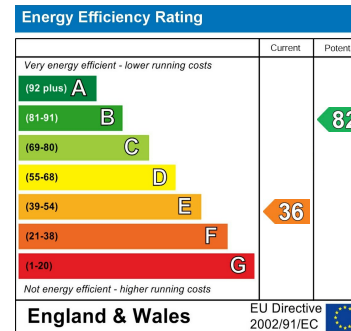

EDEN MIDCALF  
— SALES & LETTINGS —

£385,000  
Meddins Lane  
Stourbridge, DY7 6DD

Agents Note: Whilst every care has been taken to prepare these particulars, they are for guidance purposes only. All measurements are approximate and are for general guidance purposes only and whilst every care has been taken to ensure their accuracy, they should not be relied upon and potential buyers/tenants are advised to recheck