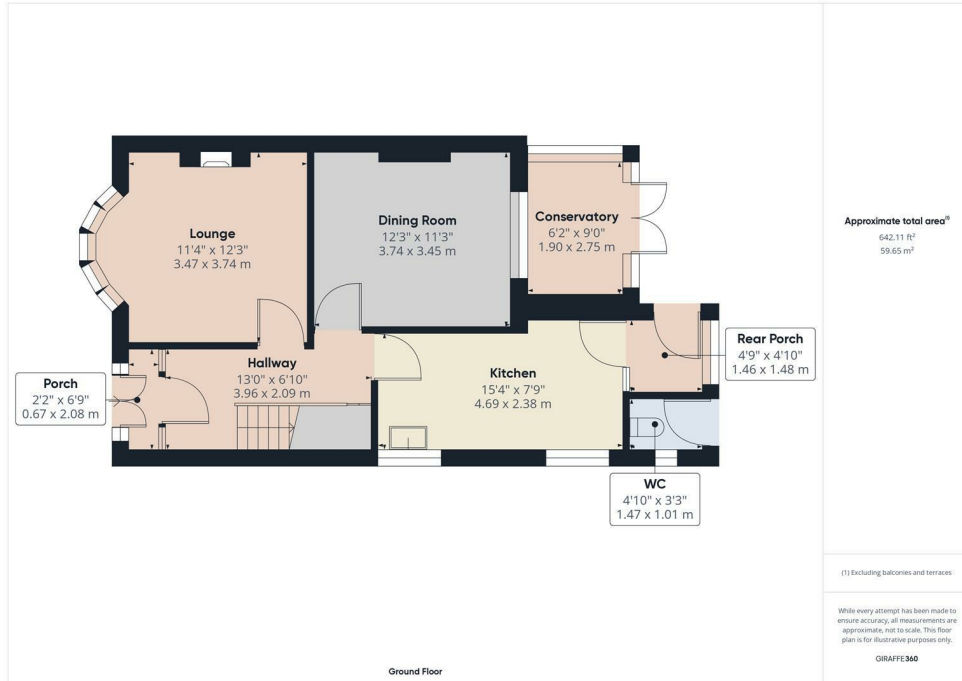

EDEN MIDCALF  
— SALES & LETTINGS —

ASKING PRICE

£399,500

Meddins Lane

Stourbridge, DY7 6DD

Agents Note: Whilst every care has been taken to prepare these particulars, they are for guidance purposes only. All measurements are approximate and are for general guidance purposes only and whilst every care has been taken to ensure their accuracy, they should not be relied upon and potential buyers/tenants are advised to recheck