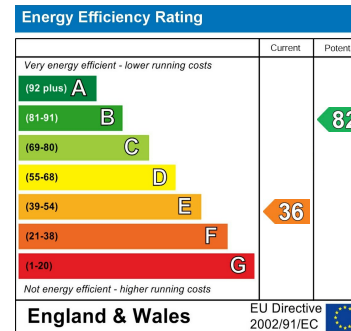

EDEN MIDCALF  
— SALES & LETTINGS —

ASKING PRICE

£399,500

Meddins Lane

Stourbridge, DY7 6DD

Agents Note: Whilst every care has been taken to prepare these particulars, they are for guidance purposes only. All measurements are approximate and are for general guidance purposes only and whilst every care has been taken to ensure their accuracy, they should not be relied upon and potential buyers/tenants are advised to recheck