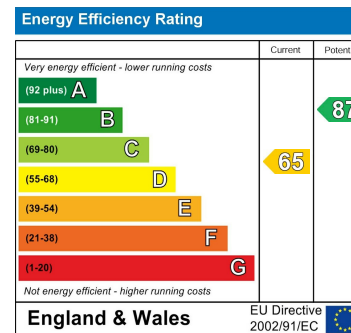

EDEN MIDCALF
— SALES & LETTINGS —

£330,000
Church View Gardens
Stourbridge, DY7 6EE

Agents Note: Whilst every care has been taken to prepare these particulars, they are for guidance purposes only. All measurements are approximate and are for general guidance purposes only and whilst every care has been taken to ensure their accuracy, they should not be relied upon and potential buyers/tenants are advised to recheck