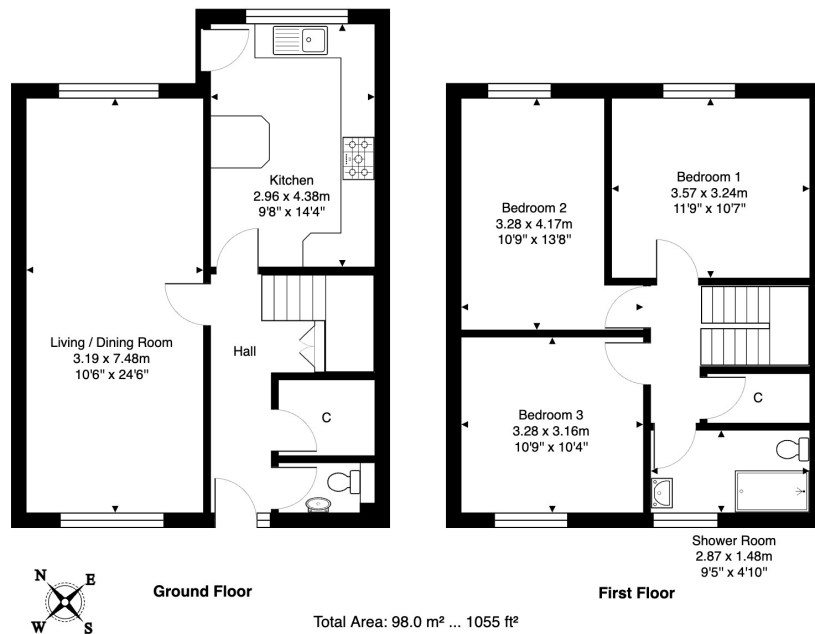

Property Webb
At the HEART of your move

Key Features

- Delightful mid terrace home
- Presented in true move-in condition
- Popular residential area
- Large living/dining room
- Stylish kitchen
- 3 double bedrooms
- Recently upgraded family bathroom
- Low maintenance rear garden
- Downstairs WC
- Parking

103 Norman Rise, Livingston, EH54 6LZ

01506 637553

info@property-webb-co.uk

www.property-webb.co.uk

71 South Bridge St, Bathgate, EH48 1TJ