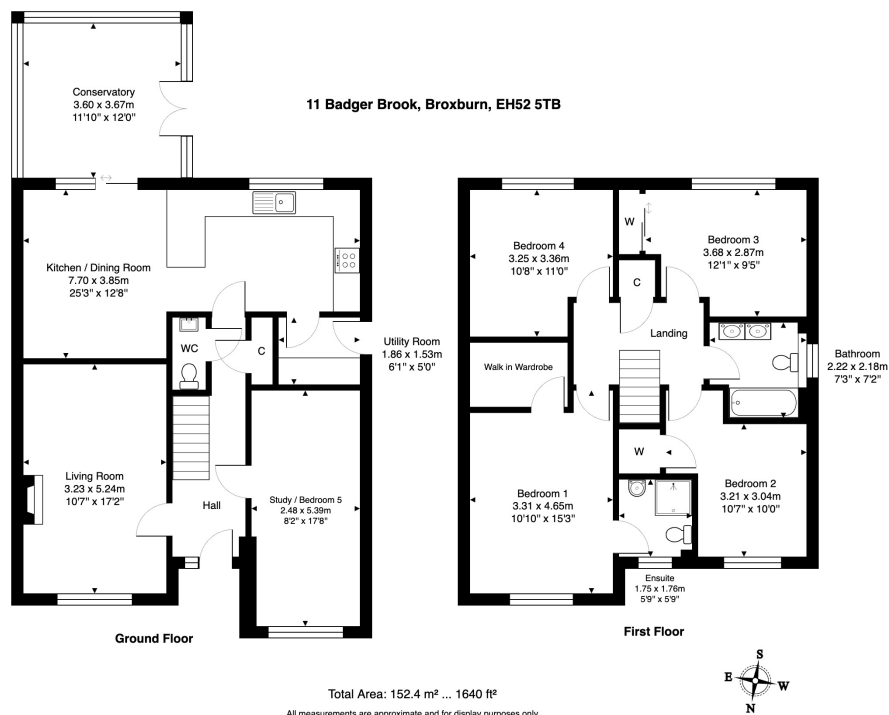

## Badger Brook, Broxburn, EH52 5TB

Offers Over £340,000

 5  3  3

Property Webb  
At the HEART of your move

- Executive detached 4/5 bedroom villa
- Cul-de-sac location
- Generous living room with feature fireplace
- Impressive open plan kitchen/diner
- Conservatory
- Utility room and downstairs WC
- Master bedroom with ensuite
- Stunning family bathroom
- Converted garage
- South facing garden

Badger Brook is superb 4/5 bedroom executive detached villa in the leafy Waterside Meadows area of Broxburn. This stunning home features a spacious living room, sleek open-plan kitchen/dining room, bright conservatory, perfect for entertaining and family gatherings. There are four generous double bedrooms, plus a converted garage that offers a versatile fifth bedroom or additional living space.