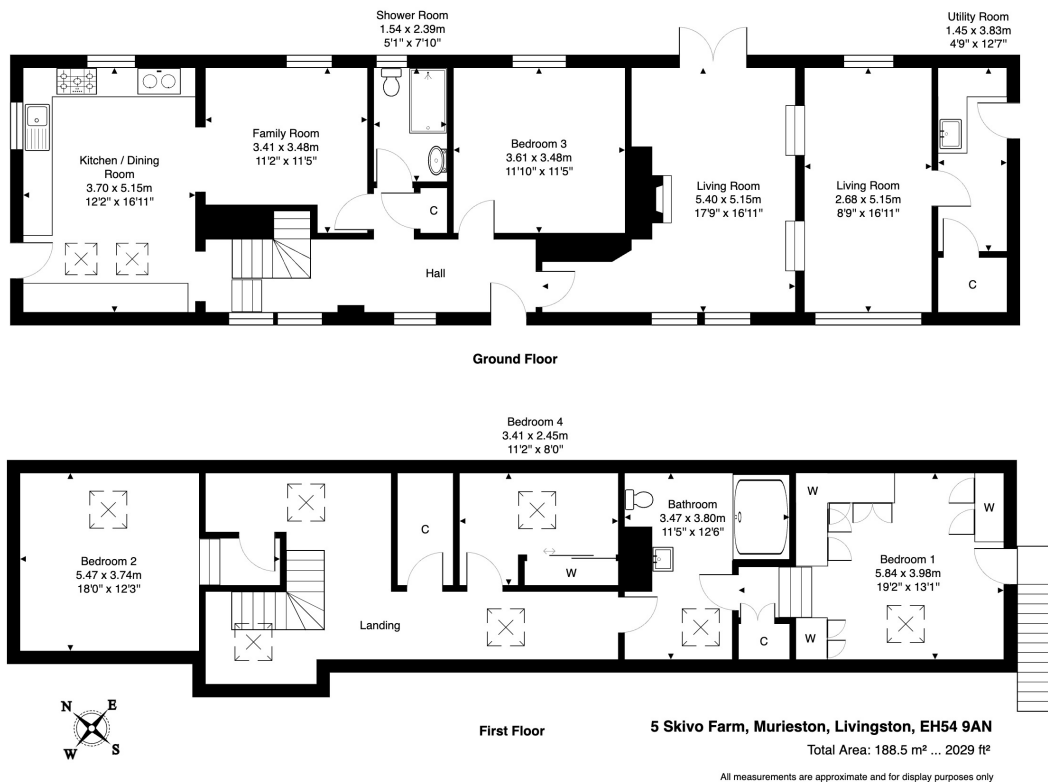

Skivo Farm is an incredible converted stone-built steading with truly idyllic gardens, all set in the sought after Murieston area. This unique four bedroom property effortlessly combines wonderfully retained original farmhouse features, with striking interiors and modern amenities throughout. Forming part of a Category C Listed building, the home presents a wealth of versatile family accommodation with three immaculate reception rooms, large country style dining kitchen, two attractive bathrooms and abundant storage space.