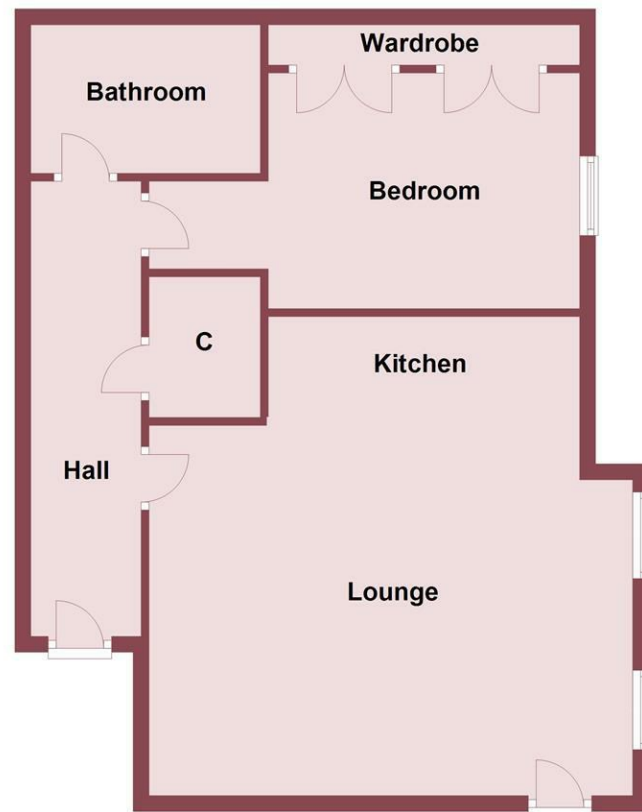

Ground Floor

Whilst every attempt has been made to ensure the accuracy of this floor plan, measurements of doors, windows, rooms and any other items are approximate and no responsibility is taken for any error, omission or mis-statement. The plan is for illustrative purposes only and should be used as such by any prospective purchaser. The services, systems and appliances shown here have not been tested and no guarantee to their operability or efficiency can be given.
Plan produced using PlanUp.

Finished to the highest of standards throughout this carefully and well designed apartment consists of: Hallway, Open Plan Kitchen/ Lounge/Diner, Bathroom, One bedroom with fitted wardrobes.

Externally the property has communal gardens and allocated Parking space, along with plenty of visitor Parking.

Lounge/Kitchen

21'01 x 16'04 (6.43m x 4.98m)

An open space with a beautifully appointed kitchen comprising a range of wall and base units with Granite work surfaces incorporating sink, appliance includes; cooker, gas hob, fridge, freezer, washing machine. Tow windows with secondary glazing to front aspect, door to side, two central heating radiators, wood effect flooring.

Bedroom

14'03 x 11'02 (4.34m x 3.40m)

Window to front elevation, central heating radiator fitted wardrobes.

Bathroom

Comprising WC, wash hand basin with vanity, bath with shower over, heated towel radiator, fully tiled, inset spotlights.