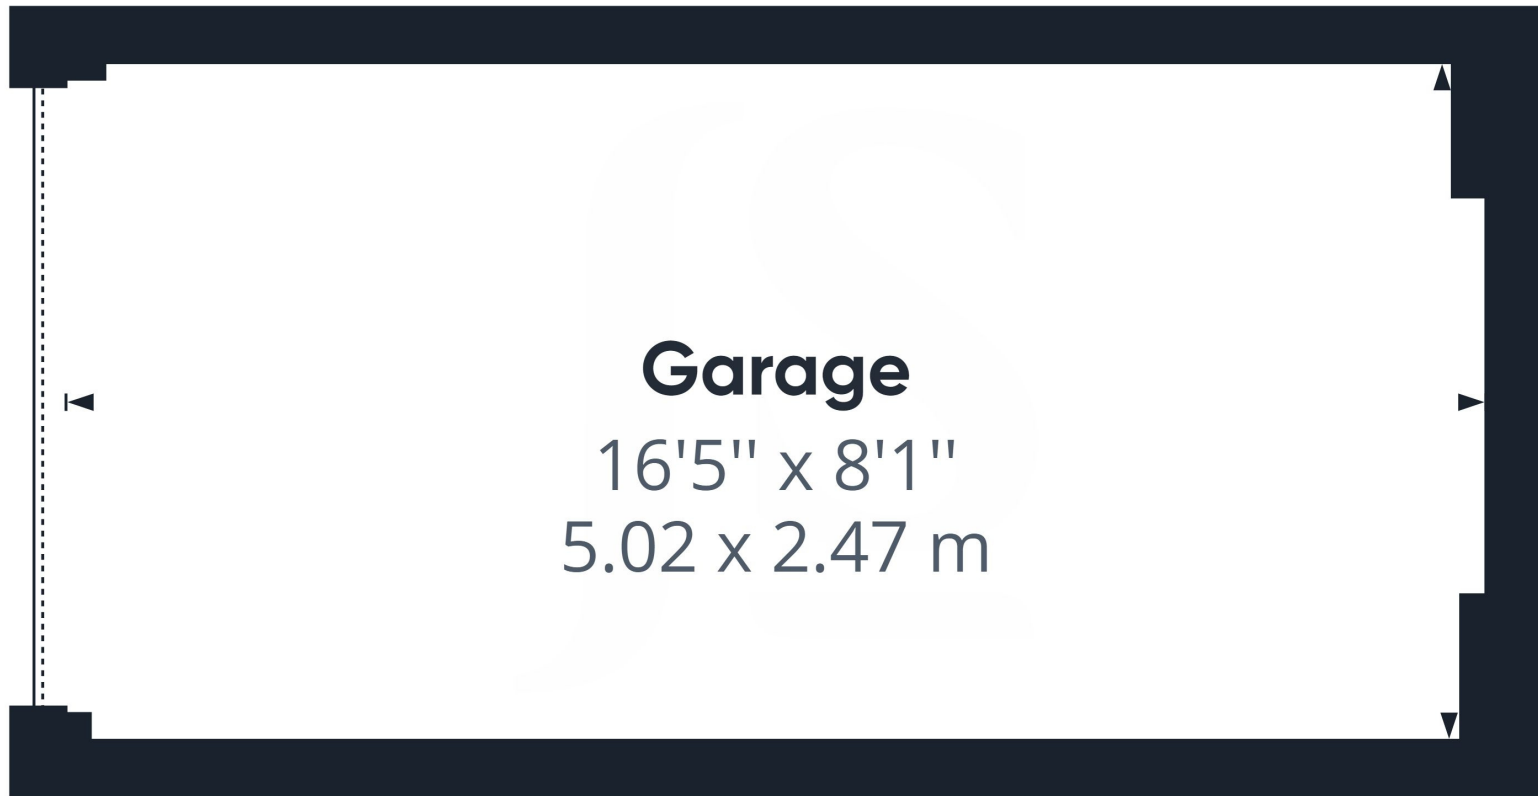

INTERNAL

BRICK BUILT GARAGE - 5m x 2.46m (16'5" x 8'1")

Having an up and over door.

EXTERNAL

Private driveway leading to compound

TENURE

Freehold

SERVICE CHARGE £100 per annum

Approximate total area⁽¹⁾

132.01 ft²
12.26 m²

(1) Excluding balconies and terraces

While every attempt has been made to ensure accuracy, all measurements are approximate, not to scale. This floor plan is for illustrative purposes only.